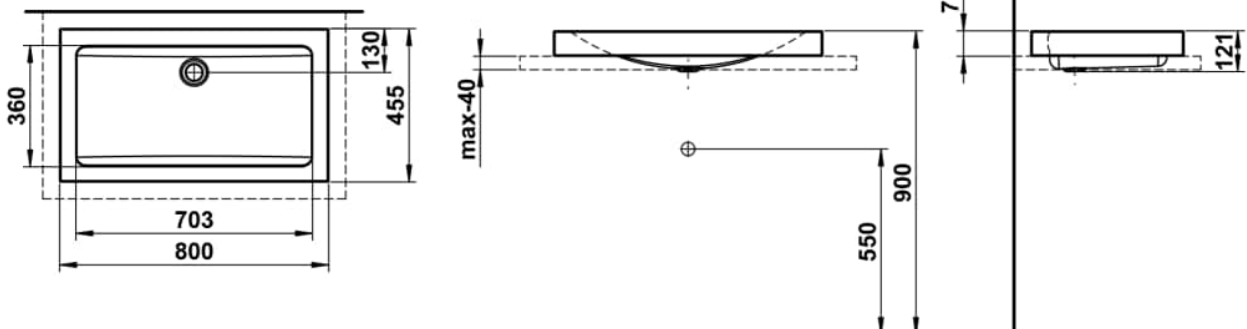

CLASSICS

Washbasin bowl, glazed steel, without tap bank, without tap hole, without overflow, including fixing set

DIMENSIONS

Length	800 mm
Width	455 mm
Height	111 mm

COLOUR AND FINISH

<input type="checkbox"/>	000 White
--------------------------	-----------

OPTIONS

112 - without tap hole, without overflow

Back glazed

Bowl length (mm) : 800

Bowl position : Central

Bowl width (mm) : 455

Fixing kit : Included

Glazed base

Installation type : Bowl / On countertop

Internal Shape : 6 - Rectangular

Material : Glazed steel

Net weight (kg) : 10.8

Overflow type : Standard

Plug and Waste : Not included

Shape : Rectangular

Taphole configuration : No tapholes

Trap : Not included

Waste : Not included

Weight (Kg) : 10.8

Without overflow

TECHNICAL DRAWINGS

CLASSICS

The washbasins of the CLASSICS series combine iconic design with an emotional depth that shapes the space—clear, authentic, unmistakable. Every detail reflects a clear design intention: restrained, yet full of character.