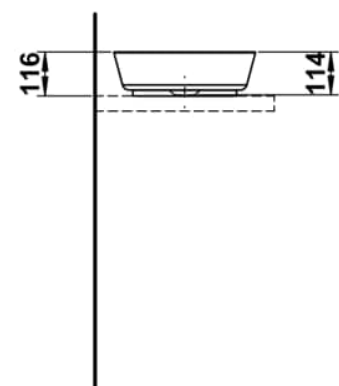

TECHNICAL DRAWINGS