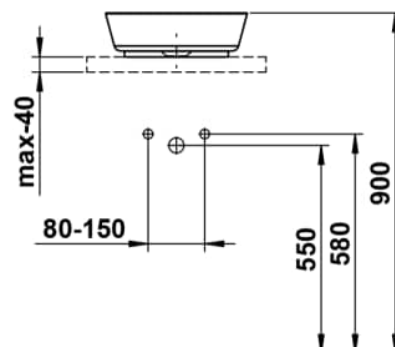

TECHNICAL DRAWINGS