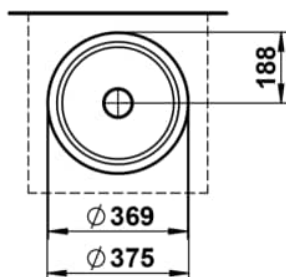

TECHNICAL DRAWINGS