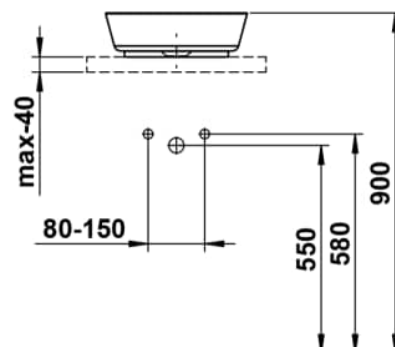

SCOPIO

Washbasin bowl, glazed steel, without tap bank, without tap hole, without overflow, including fixing set, drain valve, black spacer ring

DIMENSIONS

Length	375 mm
Width	375 mm
Height	115 mm

COLOUR AND FINISH

<input type="checkbox"/>	757 White matt
--------------------------	----------------

OPTIONS

112 - without tap hole, without overflow

Back glazed

Bowl length (mm) : 375

Bowl position : Central

Bowl width (mm) : 375

Fixing kit : Included

Glazed base

Installation type : Bowl / On countertop

Internal Shape : 1 - Round

Material : Glazed steel

Net weight (kg) : 6

Overflow type : Standard

Plug and Waste : Included

Shape : Round

Taphole configuration : No tapholes

Trap : Not included

Waste : Included

Weight (Kg) : 9.1

Without overflow

TECHNICAL DRAWINGS

SCOPIO