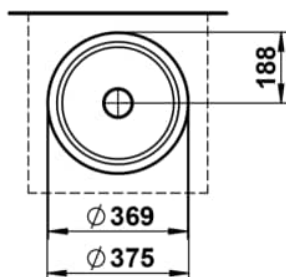

SCOPIO

Washbasin bowl, glazed steel, without tap bank, without tap hole, without overflow, including fixing set, drain valve, black spacer ring

DIMENSIONS

Length	375 mm
Width	375 mm
Height	115 mm

COLOUR AND FINISH

<input type="checkbox"/>	757 White matt
--------------------------	----------------

OPTIONS

112 - without tap hole, without overflow

Back glazed

Bowl length (mm) : 375

Bowl position : Central

Bowl width (mm) : 375

Fixing kit : Included

Glazed base

Installation type : Bowl / On countertop

Internal Shape : 1 - Round

Material : Glazed steel

Net weight (kg) : 6

Overflow type : Standard

Plug and Waste : Included

Shape : Round

Taphole configuration : No tapholes

Trap : Not included

Waste : Included

Weight (Kg) : 9.1

Without overflow

TECHNICAL DRAWINGS

SCOPIO