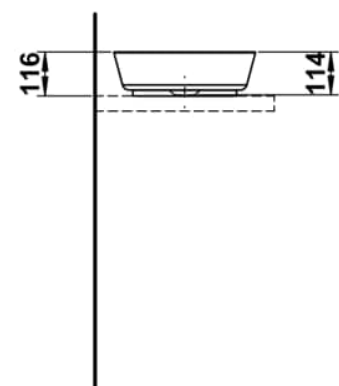

SCOPIO

Washbasin bowl, glazed steel, without tap bank, without tap hole, without overflow, including fixing set, drain valve, black spacer ring

DIMENSIONS

Length	375 mm
Width	375 mm
Height	115 mm

COLOUR AND FINISH

<input type="checkbox"/>	757 White matt
--------------------------	----------------

OPTIONS

112 - without tap hole, without overflow

Back glazed

Bowl length (mm) : 375

Bowl position : Central

Bowl width (mm) : 375

Fixing kit : Included

Glazed base

Installation type : Bowl / On countertop

Internal Shape : 1 - Round

Material : Glazed steel

Net weight (kg) : 6

Overflow type : Standard

Plug and Waste : Included

Shape : Round

Taphole configuration : No tapholes

Trap : Not included

Waste : Included

Weight (Kg) : 9.1

Without overflow

TECHNICAL DRAWINGS

SCOPIO