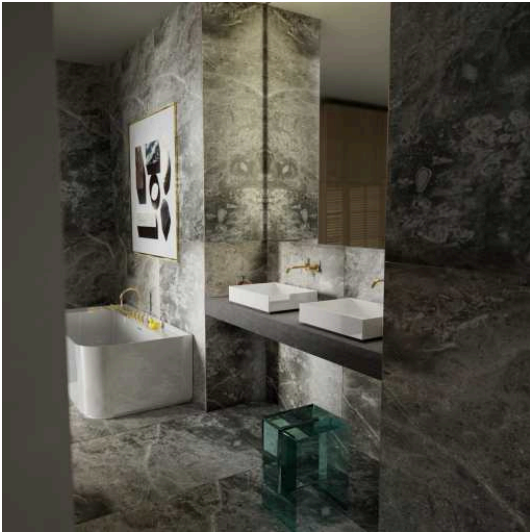

METAPHOR

Washbasin bowl, glazed steel, without tap bank, without tap hole, without overflow, including fixing set, drain valve, black spacer frame

DIMENSIONS

Length	500 mm
Width	375 mm
Height	115 mm

COLOUR AND FINISH

Taphole configuration : No tapholes

Trap : Not included

Waste : Not included

Weight (Kg) : 9

Without overflow

TECHNICAL DRAWINGS

METAPHOR

Metaphor is a basin that redefines the space through its shape. Rectangular, clear, and precise, it radiates unmistakable elegance. The slim radii give it a delicate, almost sculptural lightness, making the design both modern and subtle. Despite its generous dimensions, Metaphor remains light and unobtrusive. It doesn't dominate but harmoniously integrates into the room while offering exceptional spaciousness.

Every line and transition is deliberately chosen to make the basin a masterpiece of reduction. The rectangular form stands for clarity and structure, while the gentle curves provide a soft, pleasant touch.

Metaphor: a washbasin that convinces with its clarity and lightness without overwhelming. A design that doesn't demand attention but impresses through simplicity and sophistication.