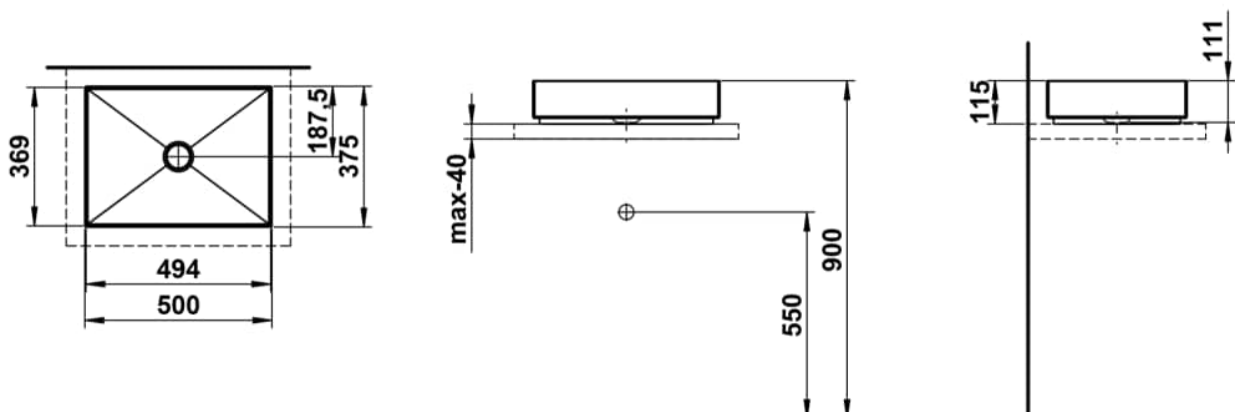

METAPHOR

Washbasin bowl, glazed steel, without tap bank, without tap hole, without overflow, including fixing set, drain valve, black spacer frame

DIMENSIONS

Length	500 mm
Width	375 mm
Height	115 mm

COLOUR AND FINISH

Glazed base

Installation type : Bowl / On countertop

Internal Shape : 6 - Rectangular

Material : Glazed steel

Net weight (kg) : 9

Overflow type : Standard

Plug and Waste : Not included

Shape : Rectangular

Taphole configuration : No tapholes

Trap : Not included

Waste : Not included

Weight (Kg) : 9

Without overflow

TECHNICAL DRAWINGS

METAPHOR

Metaphor is a basin that redefines the space through its shape. Rectangular, clear, and precise, it radiates unmistakable elegance. The slim radii give it a delicate, almost sculptural lightness, making the design both modern and subtle. Despite its generous dimensions, Metaphor remains light and unobtrusive. It doesn't dominate but harmoniously integrates into the room while offering exceptional spaciousness.

Every line and transition is deliberately chosen to make the basin a masterpiece of reduction. The rectangular form stands for clarity and structure, while the gentle curves provide a soft, pleasant touch.