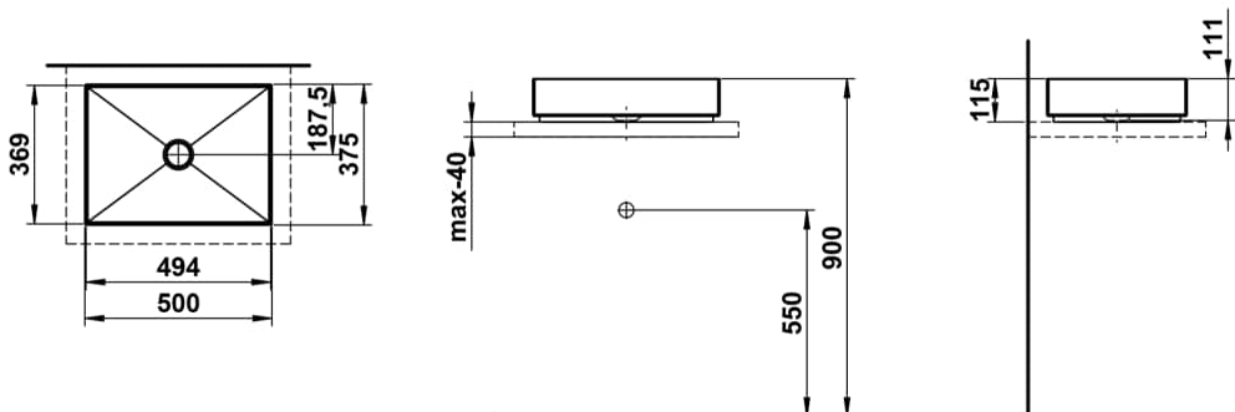

METAPHOR

Washbasin bowl, glazed steel, without tap bank, without tap hole, without overflow, including fixing set, drain valve, black spacer frame

DIMENSIONS

Length	500 mm
Width	375 mm
Height	115 mm

COLOUR AND FINISH

☐	757 White matt

OPTIONS

112 - without tap hole, without overflow

Back glazed

Bowl length (mm) : 500

Bowl position : Central

Bowl width (mm) : 375

Fixing kit : Included

Glazed base

Installation type : Bowl / On countertop

Internal Shape : 6 - Rectangular

Material : Glazed steel

Net weight (kg) : 9

Overflow type : Standard

Plug and Waste : Not included

Shape : Rectangular

Taphole configuration : No tapholes

Trap : Not included

Waste : Not included

Weight (Kg) : 9

Without overflow

TECHNICAL DRAWINGS