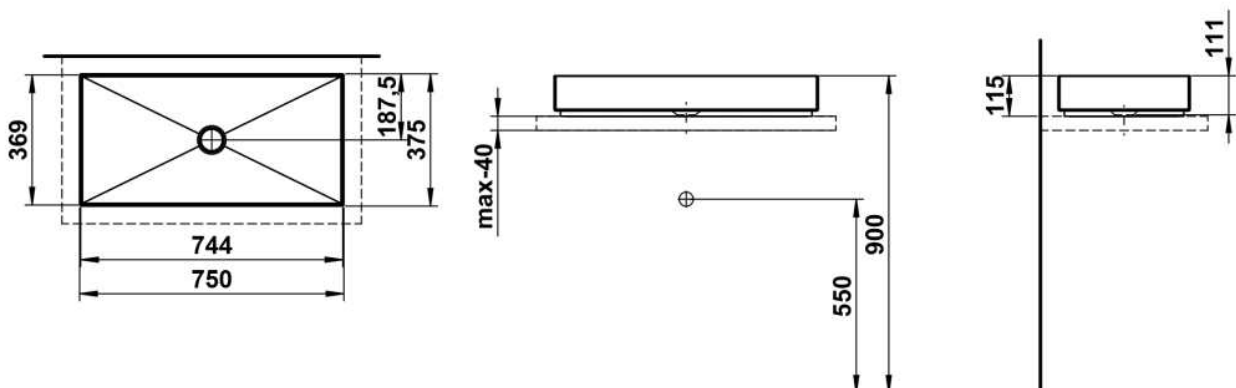

METAPHOR

Washbasin bowl, glazed steel, without tap bank, without tap hole, without overflow, including fixing set, drain valve, black spacer frame

DIMENSIONS

Length	750 mm
Width	375 mm
Height	115 mm

COLOUR AND FINISH

Glazed base

Installation type : Bowl / On countertop

Internal Shape : 6 - Rectangular

Material : Glazed steel

Net weight (kg) : 12.4

Overflow type : Standard

Plug and Waste : Not included

Shape : Rectangular

Taphole configuration : No tapholes

Trap : Not included

Waste : Not included

Weight (Kg) : 12.4

Without overflow

TECHNICAL DRAWINGS

METAPHOR

Metaphor is a basin that redefines the space through its shape. Rectangular, clear, and precise, it radiates unmistakable elegance. The slim radii give it a delicate, almost sculptural lightness, making the design both modern and subtle. Despite its generous dimensions, Metaphor remains light and unobtrusive. It doesn't dominate but harmoniously integrates into the room while offering exceptional spaciousness.

Every line and transition is deliberately chosen to make the basin a masterpiece of reduction. The rectangular form stands for clarity and structure, while the gentle curves provide a soft, pleasant touch.