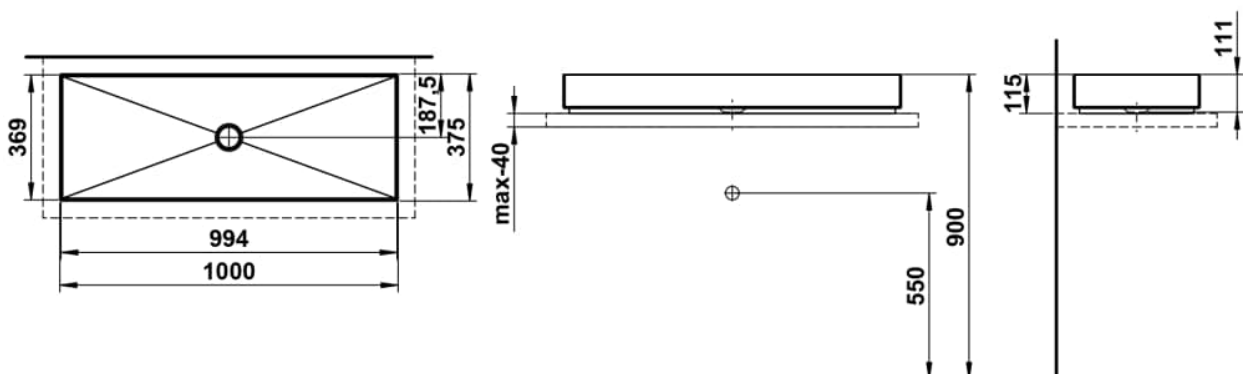

METAPHOR

Washbasin bowl, glazed steel, without tap bank, without tap hole, without overflow, including fixing set, drain valve, black spacer frame

DIMENSIONS

Length	1000 mm
Width	375 mm
Height	115 mm

COLOUR AND FINISH

Glazed base

Installation type : Bowl / On countertop

Internal Shape : 6 - Rectangular

Material : Glazed steel

Net weight (kg) : 15.2

Overflow type : Standard

Plug and Waste : Not included

Shape : Rectangular

Taphole configuration : No tapholes

Trap : Not included

Waste : Not included

Weight (Kg) : 15.2

Without overflow

TECHNICAL DRAWINGS

METAPHOR

Metaphor is a basin that redefines the space through its shape. Rectangular, clear, and precise, it radiates unmistakable elegance. The slim radii give it a delicate, almost sculptural lightness, making the design both modern and subtle. Despite its generous dimensions, Metaphor remains light and unobtrusive. It doesn't dominate but harmoniously integrates into the room while offering exceptional spaciousness.

Every line and transition is deliberately chosen to make the basin a masterpiece of reduction. The rectangular form stands for clarity and structure, while the gentle curves provide a soft, pleasant touch.