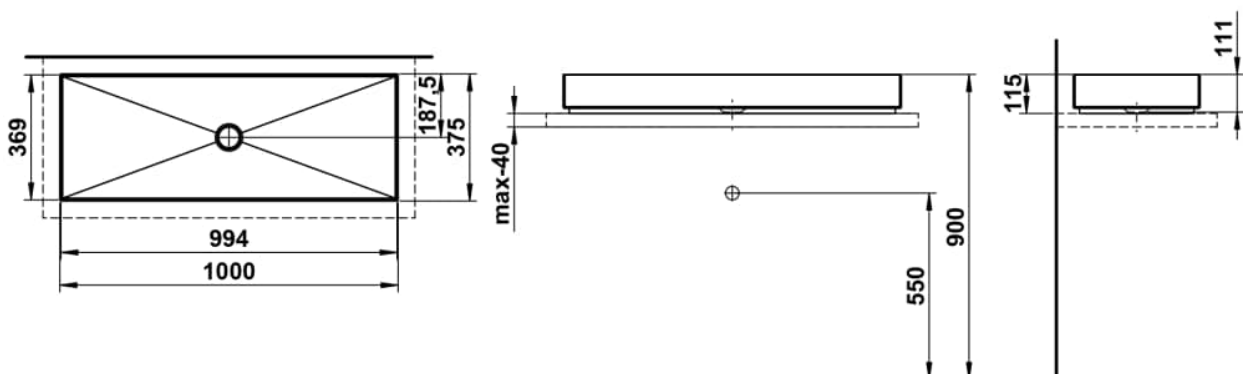

METAPHOR

Washbasin bowl, glazed steel, without tap bank, without tap hole, without overflow, including fixing set, drain valve, black spacer frame

DIMENSIONS

Length	1000 mm
Width	375 mm
Height	115 mm

COLOUR AND FINISH

Shape : Rectangular

Taphole configuration : No tapholes

Trap : Not included

Waste : Not included

Weight (Kg) : 15.2

Without overflow

TECHNICAL DRAWINGS

METAPHOR

Metaphor is a basin that redefines the space through its shape. Rectangular, clear, and precise, it radiates unmistakable elegance. The slim radii give it a delicate, almost sculptural lightness, making the design both modern and subtle. Despite its generous dimensions, Metaphor remains light and unobtrusive. It doesn't dominate but harmoniously integrates into the room while offering exceptional spaciousness.

Every line and transition is deliberately chosen to make the basin a masterpiece of reduction. The rectangular form stands for clarity and structure, while the gentle curves provide a soft, pleasant touch.