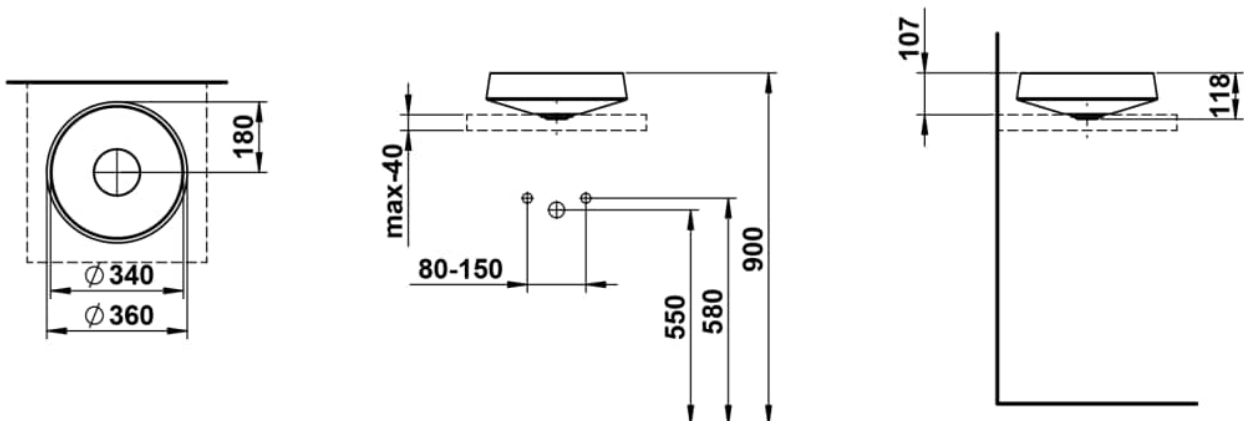

NIB

Washbasin bowl, glazed steel, without tap bank, without tap hole, without overflow, including fixing set, drain valve

DIMENSIONS

Length	360 mm
Width	360 mm
Height	118 mm

COLOUR AND FINISH

<input type="checkbox"/>	000 White
--------------------------	-----------

OPTIONS

112 - without tap hole, without overflow

Back glazed

Bowl length (mm) : 360

Bowl position : Central

Bowl width (mm) : 360

Fixing kit : Included

Glazed base

Installation type : Bowl / On countertop

Internal Shape : 1 - Round

Material : Glazed steel

Net weight (kg) : 4.6

Overflow type : Standard

Plug and Waste : Included

Shape : Round

Taphole configuration : No tapholes

Trap : Not included

Waste : Included

Weight (Kg) : 4.6

Without overflow

TECHNICAL DRAWINGS

NIB

Nib captivates with its floating silhouette, bringing lightness and sophistication to the wash area. Three-dimensional clarity meets flowing forms, making the sink seem almost weightless as it appears to float above the countertop. The understated expression is further enhanced by a selection of colors—white, matte black, or dark iron. Nib serves as a visual statement, striking a balance between aesthetics and everyday functionality. Its design delights with optical calm, without sacrificing presence. The harmonious fusion of material, color, and form makes Nib a defining element of modern bathroom design—understatedly elegant, yet emotional and clearly structured.