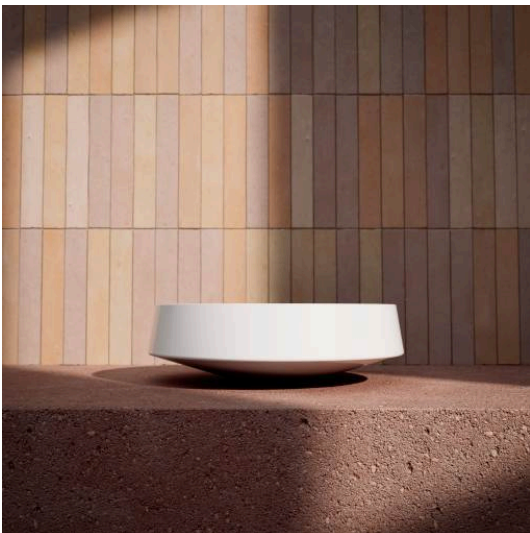

NIB

Washbasin bowl, glazed steel, without tap bank, without tap hole, without overflow, including fixing set, drain valve

DIMENSIONS

Length	360 mm
Width	360 mm
Height	118 mm

COLOUR AND FINISH

<input type="checkbox"/>	000 White
--------------------------	-----------

OPTIONS

112 - without tap hole, without overflow

Back glazed

Bowl length (mm) : 360

Bowl position : Central

Bowl width (mm) : 360

Fixing kit : Included

Glazed base

Installation type : Bowl / On countertop

Internal Shape : 1 - Round

Material : Glazed steel

Net weight (kg) : 4.6

Overflow type : Standard

Plug and Waste : Included

Shape : Round

Taphole configuration : No tapholes

Trap : Not included

Waste : Included

Weight (Kg) : 4.6

Without overflow

TECHNICAL DRAWINGS

NIB

Nib captivates with its floating silhouette, bringing lightness and sophistication to the wash area. Three-dimensional clarity meets flowing forms, making the sink seem almost weightless as it appears to float above the countertop. The understated expression is further enhanced by a selection of colors—white, matte black, or dark iron. Nib serves as a visual statement, striking a balance between aesthetics and everyday functionality. Its design delights with optical calm, without sacrificing presence. The harmonious fusion of material, color, and form makes Nib a defining element of modern bathroom design—understatedly elegant, yet emotional and clearly structured.