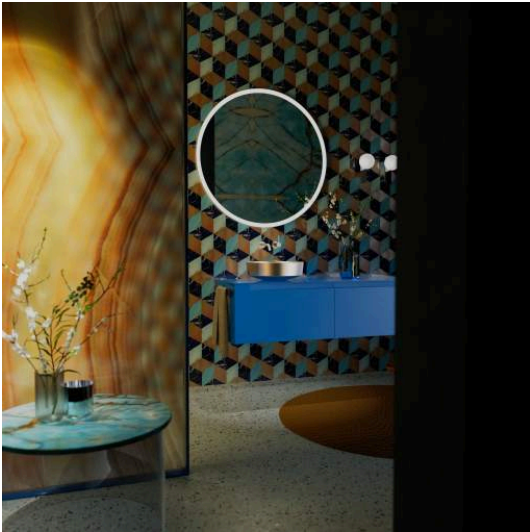

RIVO

Bowl washbasin, round, 400 x 400

DIMENSIONS

Length	400 mm
Width	400 mm
Height	147 mm

COLOUR AND FINISH

■	154 Titanium brushed
---	----------------------

Back glazed

Bowl length (mm) : 400

## RIVO

These exclusive washbasins crafted from brushed stainless steel combine timeless aesthetics with modern elegance. The finely worked surface gives each basin a distinctive texture that subtly captures and reflects light. From every angle, the effect changes—alive like sunlight dancing on moving water.

The metallic surfaces appear dynamic and profound, playing with light and space to create striking accents in contemporary bathroom design. Yet, the overall impression remains balanced: noble, powerful, and at the same time light—a nearly weightless presence.

Rivo stands for durability and top-tier quality, merging functional strength with a unique surface aesthetic—creating wash areas that are not just used, but truly experienced. A statement for those who rethink bathroom architecture—purist, high-quality, vibrant.