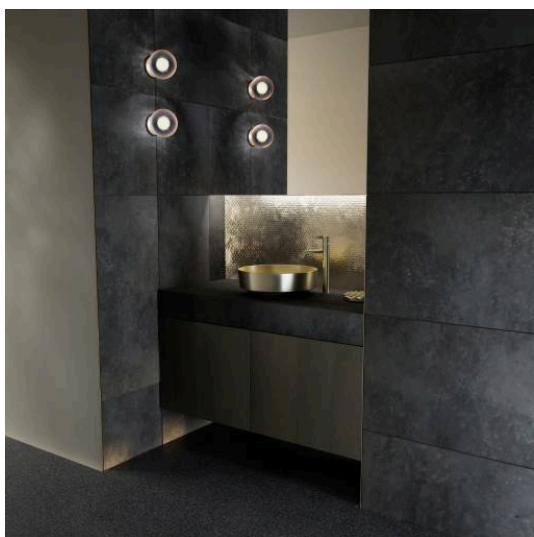

RIVO

Bowl washbasin, round, 400 x 400

DIMENSIONS

Length	400 mm
Width	400 mm
Height	147 mm

COLOUR AND FINISH

■	154 Titanium brushed
---	----------------------

Back glazed

Bowl length (mm) : 400

Bowl position : Central

Bowl width (mm) : 400

Fixing kit : Included

Glazed base

Installation type : Bowl / On countertop

Internal Shape : 1 - Round

Material : Glazed steel

Net weight (kg) : 5.2

## RIVO

These exclusive washbasins crafted from brushed stainless steel combine timeless aesthetics with modern elegance. The finely worked surface gives each basin a distinctive texture that subtly captures and reflects light. From every angle, the effect changes—alive like sunlight dancing on moving water.

The metallic surfaces appear dynamic and profound, playing with light and space to create striking accents in contemporary bathroom design. Yet, the overall impression remains balanced: noble, powerful, and at the same time light—a nearly weightless presence.