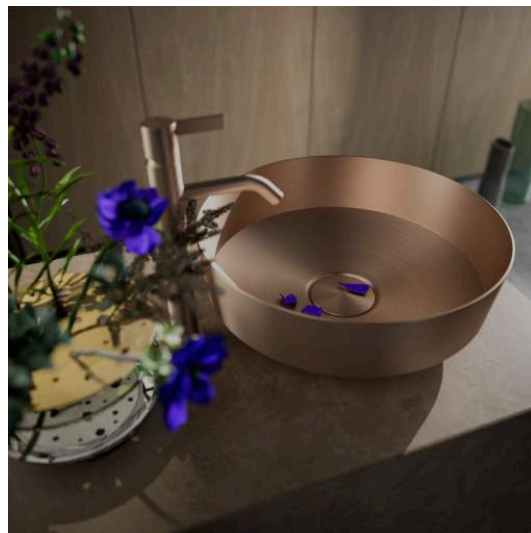

RIVO

Bowl washbasin, round, 400 x 400

DIMENSIONS

Length	400 mm
Width	400 mm
Height	147 mm

COLOUR AND FINISH

■	154 Titanium brushed
---	----------------------

Back glazed

Bowl length (mm) : 400

Bowl position : Central

Bowl width (mm) : 400

Fixing kit : Included

Glazed base

Installation type : Bowl / On countertop

Internal Shape : 1 - Round

Material : Glazed steel

Net weight (kg) : 5.2

## RIVO

These exclusive washbasins crafted from brushed stainless steel combine timeless aesthetics with modern elegance. The finely worked surface gives each basin a distinctive texture that subtly captures and reflects light. From every angle, the effect changes—alive like sunlight dancing on moving water.

The metallic surfaces appear dynamic and profound, playing with light and space to create striking accents in contemporary bathroom design. Yet, the overall impression remains balanced: noble, powerful, and at the same time light—a nearly weightless presence.