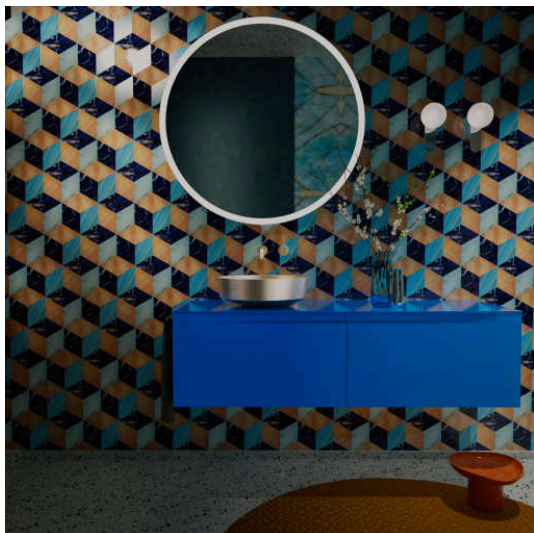

RIVO

Bowl washbasin, round, 400 x 400

DIMENSIONS

Length	400 mm
Width	400 mm
Height	147 mm

COLOUR AND FINISH

■	154 Titanium brushed
---	----------------------

Back glazed

Bowl length (mm) : 400

## RIVO

These exclusive washbasins crafted from brushed stainless steel combine timeless aesthetics with modern elegance. The finely worked surface gives each basin a distinctive texture that subtly captures and reflects light. From every angle, the effect changes—alive like sunlight dancing on moving water.

The metallic surfaces appear dynamic and profound, playing with light and space to create striking accents in contemporary bathroom design. Yet, the overall impression remains balanced: noble, powerful, and at the same time light—a nearly weightless presence.

Rivo stands for durability and top-tier quality, merging functional strength with a unique surface aesthetic—creating wash areas that are not just used, but truly experienced. A statement for those who rethink bathroom architecture—purist, high-quality, vibrant.