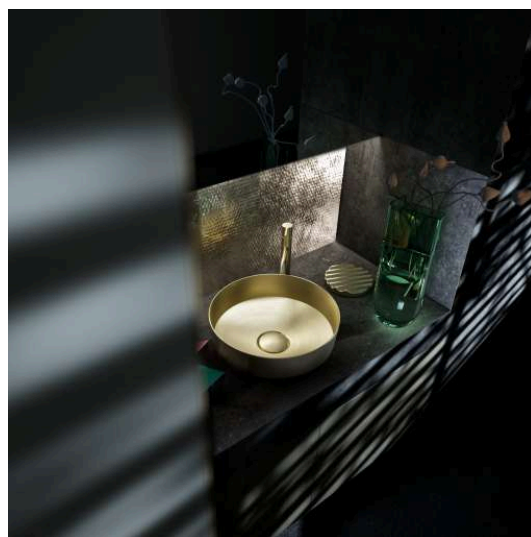

RIVO

Bowl washbasin, round, 400 x 400

DIMENSIONS

Length	400 mm
Width	400 mm
Height	147 mm

COLOUR AND FINISH

■	154 Titanium brushed
---	----------------------

Back glazed

Bowl length (mm) : 400

## RIVO

These exclusive washbasins crafted from brushed stainless steel combine timeless aesthetics with modern elegance. The finely worked surface gives each basin a distinctive texture that subtly captures and reflects light. From every angle, the effect changes—alive like sunlight dancing on moving water.

The metallic surfaces appear dynamic and profound, playing with light and space to create striking accents in contemporary bathroom design. Yet, the overall impression remains balanced: noble, powerful, and at the same time light—a nearly weightless presence.

Rivo stands for durability and top-tier quality, merging functional strength with a unique surface aesthetic—creating wash areas that are not just used, but truly experienced. A statement for those who rethink bathroom architecture—purist, high-quality, vibrant.