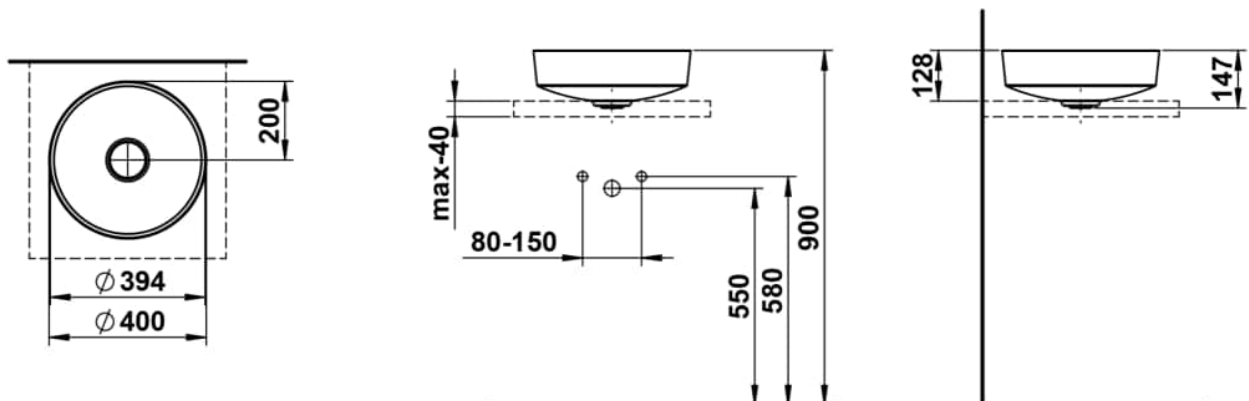

RIVO

Bowl washbasin, round, 400 x 400

DIMENSIONS

Length	400 mm
Width	400 mm
Height	147 mm

COLOUR AND FINISH

■	154 Titanium brushed
---	----------------------

Back glazed

Bowl length (mm) : 400

Bowl position : Central

Bowl width (mm) : 400

Fixing kit : Included

Glazed base

Installation type : Bowl / On countertop

Internal Shape : 1 - Round

Material : Glazed steel

Net weight (kg) : 5.2

Overflow type : Standard

Plug and Waste : Included

Trap : Not included

Waste : Included

Weight (Kg) : 0

Without overflow

TECHNICAL DRAWINGS