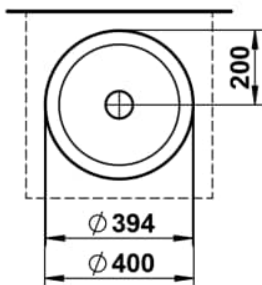

SONDO

Washbasin bowl, glazed steel, without tap bank, without tap hole, without overflow, including fixing set, drain valve, black spacer ring

DIMENSIONS

Length	400 mm
Width	400 mm
Height	102 mm

COLOUR AND FINISH

<input type="checkbox"/>	000 White
--------------------------	-----------

OPTIONS

112 - without tap hole, without overflow

Back glazed

Bowl length (mm) : 400

Bowl position : Central

Bowl width (mm) : 400

Fixing kit : Included

Glazed base

Installation type : Bowl / On countertop

Internal Shape : 1 - Round

Material : Glazed steel

Net weight (kg) : 5.1

Overflow type : Standard

Plug and Waste : Included

Shape : Round

Taphole configuration : No tapholes

Trap : Not included

Waste : Included

Weight (Kg) : 5.1

Without overflow

TECHNICAL DRAWINGS

SONDO

Sondo features a round, gently flowing basin that appears light and floating. Its harmonious lines create a clear, calm presence at the wash area. The upward-opening shape adds a sense of spaciousness and brings a pleasant atmosphere to the room.