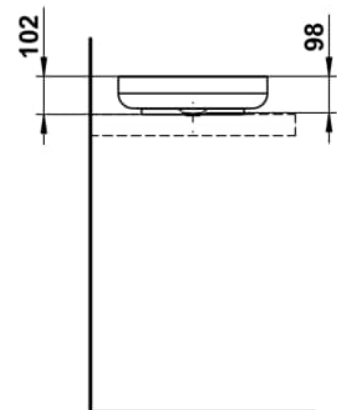

SONDO

Washbasin bowl, glazed steel, without tap bank, without tap hole, without overflow, including fixing set, drain valve, black spacer ring

DIMENSIONS

Length	400 mm
Width	400 mm
Height	102 mm

COLOUR AND FINISH

<input type="checkbox"/>	000 White
--------------------------	-----------

OPTIONS

112 - without tap hole, without overflow

Back glazed

Bowl length (mm) : 400

Bowl position : Central

Bowl width (mm) : 400

Fixing kit : Included

Glazed base

Installation type : Bowl / On countertop

Internal Shape : 1 - Round

Material : Glazed steel

Net weight (kg) : 5.1

Overflow type : Standard

Plug and Waste : Included

Shape : Round

Taphole configuration : No tapholes

Trap : Not included

Waste : Included

Weight (Kg) : 5.1

Without overflow

TECHNICAL DRAWINGS

SONDO

Sondo features a round, gently flowing basin that appears light and floating. Its harmonious lines create a clear, calm presence at the wash area. The upward-opening shape adds a sense of spaciousness and brings a pleasant atmosphere to the room.