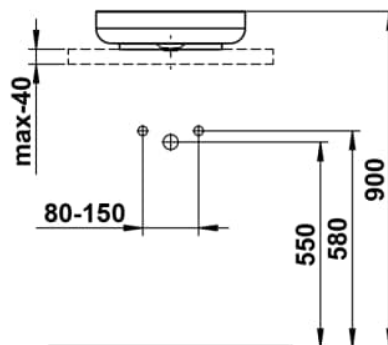

SONDO

Washbasin bowl, glazed steel, without tap bank, without tap hole, without overflow, including fixing set, drain valve, black spacer ring

DIMENSIONS

Length	400 mm
Width	400 mm
Height	102 mm

COLOUR AND FINISH

<input type="checkbox"/>	000 White
--------------------------	-----------

OPTIONS

112 - without tap hole, without overflow

Back glazed

Bowl length (mm) : 400

Bowl position : Central

Bowl width (mm) : 400

Fixing kit : Included

Glazed base

Installation type : Bowl / On countertop

Internal Shape : 1 - Round

Material : Glazed steel

Net weight (kg) : 5.1

Overflow type : Standard

Plug and Waste : Included

Shape : Round

Taphole configuration : No tapholes

Trap : Not included

Waste : Included

Weight (Kg) : 5.1

Without overflow

TECHNICAL DRAWINGS

SONDO

Sondo features a round, gently flowing basin that appears light and floating. Its harmonious lines create a clear, calm presence at the wash area. The upward-opening shape adds a sense of spaciousness and brings a pleasant atmosphere to the room.