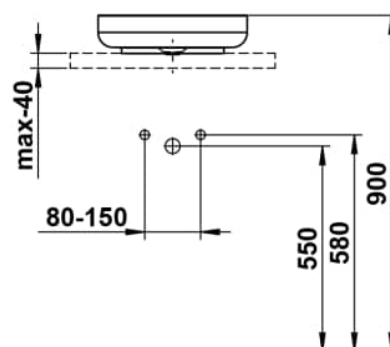

SONDO

Washbasin bowl, glazed steel, without tap bank, without tap hole, without overflow, including fixing set, drain valve, black spacer ring

DIMENSIONS

Length	400 mm
Width	400 mm
Height	102 mm

COLOUR AND FINISH

■ 019 Dark iron

OPTIONS

112 - without tap hole, without overflow

Back glazed

Bowl length (mm) : 400

Bowl position : Central

Bowl width (mm) : 400

Fixing kit : Included

Glazed base

Installation type : Bowl / On countertop

Internal Shape : 1 - Round

Material : Glazed steel

Net weight (kg) : 5.1

Overflow type : Standard

Plug and Waste : Included

Shape : Round

Taphole configuration : No tapholes

Trap : Not included

Waste : Included

Weight (Kg) : 5.1

Without overflow

TECHNICAL DRAWINGS

SONDO

Sondo features a round, gently flowing basin that appears light and floating. Its harmonious lines create a clear, calm presence at the wash area. The upward-opening shape adds a sense of spaciousness and brings a pleasant atmosphere to the room.