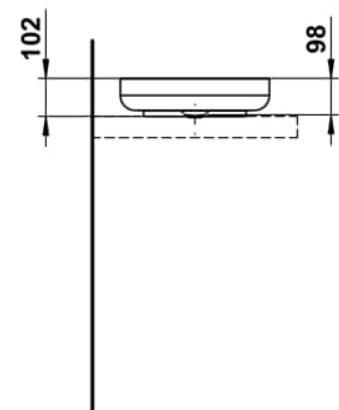

SONDO

Washbasin bowl, glazed steel, without tap bank, without tap hole, without overflow, including fixing set, drain valve, black spacer ring

DIMENSIONS

Length	400 mm
Width	400 mm
Height	102 mm

COLOUR AND FINISH

■ 019 Dark iron

OPTIONS

112 - without tap hole, without overflow

Back glazed

Bowl length (mm) : 400

Bowl position : Central

Bowl width (mm) : 400

Fixing kit : Included

Glazed base

Installation type : Bowl / On countertop

Internal Shape : 1 - Round

Material : Glazed steel

Net weight (kg) : 5.1

Overflow type : Standard

Plug and Waste : Included

Shape : Round

Taphole configuration : No tapholes

Trap : Not included

Waste : Included

Weight (Kg) : 5.1

Without overflow

TECHNICAL DRAWINGS

SONDO

Sondo features a round, gently flowing basin that appears light and floating. Its harmonious lines create a clear, calm presence at the wash area. The upward-opening shape adds a sense of spaciousness and brings a pleasant atmosphere to the room.