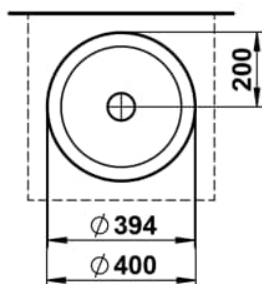

SONDO

Washbasin bowl, glazed steel, without tap bank, without tap hole, without overflow, including fixing set, drain valve, black spacer ring

DIMENSIONS

Length	400 mm
Width	400 mm
Height	102 mm

COLOUR AND FINISH

■ 019 Dark iron

OPTIONS

112 - without tap hole, without overflow

Back glazed

Bowl length (mm) : 400

Bowl position : Central

Bowl width (mm) : 400

Fixing kit : Included

Glazed base

Installation type : Bowl / On countertop

Internal Shape : 1 - Round

Material : Glazed steel

Net weight (kg) : 5.1

Overflow type : Standard

Plug and Waste : Included

Shape : Round

Taphole configuration : No tapholes

Trap : Not included

Waste : Included

Weight (Kg) : 5.1

Without overflow

TECHNICAL DRAWINGS

SONDO

Sondo features a round, gently flowing basin that appears light and floating. Its harmonious lines create a clear, calm presence at the wash area. The upward-opening shape adds a sense of spaciousness and brings a pleasant atmosphere to the room.