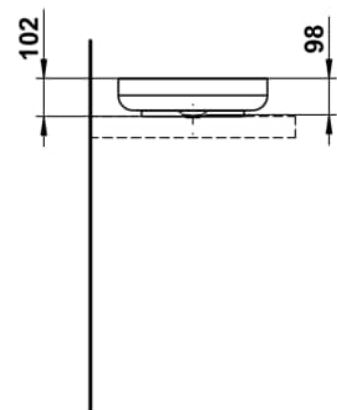

SONDO

Washbasin bowl, glazed steel, without tap bank, without tap hole, without overflow, including fixing set, drain valve, black spacer ring

DIMENSIONS

Length	400 mm
Width	400 mm
Height	102 mm

COLOUR AND FINISH

<input type="checkbox"/>	757 White matt
--------------------------	----------------

OPTIONS

112 - without tap hole, without overflow

Back glazed

Bowl length (mm) : 400

Bowl position : Central

Bowl width (mm) : 400

Fixing kit : Included

Glazed base

Installation type : Bowl / On countertop

Internal Shape : 1 - Round

Material : Glazed steel

Net weight (kg) : 5.1

Overflow type : Standard

Plug and Waste : Included

Shape : Round

Taphole configuration : No tapholes

Trap : Not included

Waste : Included

Weight (Kg) : 5.1

Without overflow

TECHNICAL DRAWINGS

SONDO