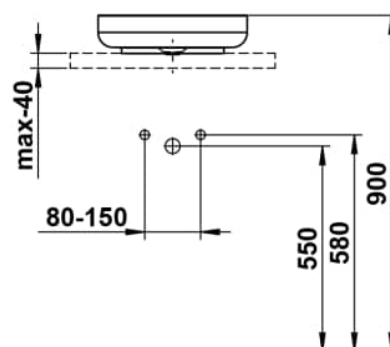

SONDO

Washbasin bowl, glazed steel, without tap bank, without tap hole, without overflow, including fixing set, drain valve, black spacer ring

DIMENSIONS

Length	400 mm
Width	400 mm
Height	102 mm

COLOUR AND FINISH

<input type="checkbox"/>	757 White matt
--------------------------	----------------

OPTIONS

112 - without tap hole, without overflow

Back glazed

Bowl length (mm) : 400

Bowl position : Central

Bowl width (mm) : 400

Fixing kit : Included

Glazed base

Installation type : Bowl / On countertop

Internal Shape : 1 - Round

Material : Glazed steel

Net weight (kg) : 5.1

Overflow type : Standard

Plug and Waste : Included

Shape : Round

Taphole configuration : No tapholes

Trap : Not included

Waste : Included

Weight (Kg) : 5.1

Without overflow

TECHNICAL DRAWINGS

SONDO