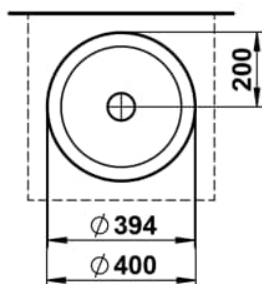

SONDO

Washbasin bowl, glazed steel, without tap bank, without tap hole, without overflow, including fixing set, drain valve, black spacer ring

DIMENSIONS

Length	400 mm
Width	400 mm
Height	102 mm

COLOUR AND FINISH

<input type="checkbox"/>	757 White matt
--------------------------	----------------

OPTIONS

112 - without tap hole, without overflow

Back glazed

Bowl length (mm) : 400

Bowl position : Central

Bowl width (mm) : 400

Fixing kit : Included

Glazed base

Installation type : Bowl / On countertop

Internal Shape : 1 - Round

Material : Glazed steel

Net weight (kg) : 5.1

Overflow type : Standard

Plug and Waste : Included

Shape : Round

Taphole configuration : No tapholes

Trap : Not included

Waste : Included

Weight (Kg) : 5.1

Without overflow

TECHNICAL DRAWINGS

SONDO