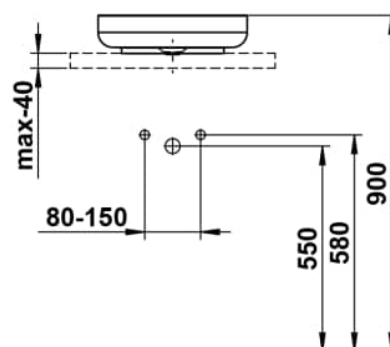

SONDO

Washbasin bowl, glazed steel, without tap bank, without tap hole, without overflow, including fixing set, drain valve, black spacer ring

DIMENSIONS

Length	400 mm
Width	400 mm
Height	102 mm

COLOUR AND FINISH

 B99 Bicolor, Matt Black/Glossy White

OPTIONS

112 - without tap hole, without overflow

Back glazed

Bowl length (mm) : 400

Bowl position : Central

Bowl width (mm) : 400

Fixing kit : Included

Glazed base

Installation type : Bowl / On countertop

Internal Shape : 1 - Round

Material : Glazed steel

Net weight (kg) : 5.1

Overflow type : Standard

Plug and Waste : Included

Shape : Round

Taphole configuration : No tapholes

Trap : Not included

Waste : Included

Weight (Kg) : 5.1

Without overflow

TECHNICAL DRAWINGS

SONDO

Sondo features a round, gently flowing basin that appears light and floating. Its harmonious lines create a clear, calm presence at the wash area. The upward-opening shape adds a sense of spaciousness and brings a pleasant atmosphere to the room.