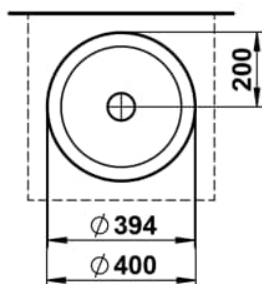

SONDO

Washbasin bowl, glazed steel, without tap bank, without tap hole, without overflow, including fixing set, drain valve, black spacer ring

DIMENSIONS

Length	400 mm
Width	400 mm
Height	102 mm

COLOUR AND FINISH

 B99 Bicolor, Matt Black/Glossy White

OPTIONS

112 - without tap hole, without overflow

Back glazed

Bowl length (mm) : 400

Bowl position : Central

Bowl width (mm) : 400

Fixing kit : Included

Glazed base

Installation type : Bowl / On countertop

Internal Shape : 1 - Round

Material : Glazed steel

Net weight (kg) : 5.1

Overflow type : Standard

Plug and Waste : Included

Shape : Round

Taphole configuration : No tapholes

Trap : Not included

Waste : Included

Weight (Kg) : 5.1

Without overflow

TECHNICAL DRAWINGS

SONDO

Sondo features a round, gently flowing basin that appears light and floating. Its harmonious lines create a clear, calm presence at the wash area. The upward-opening shape adds a sense of spaciousness and brings a pleasant atmosphere to the room.