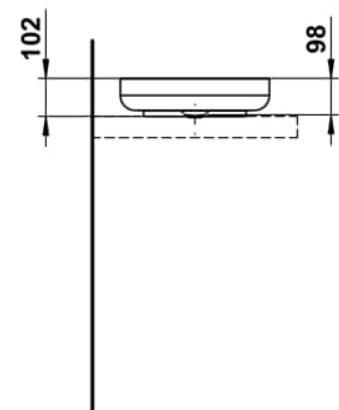

SONDO

Washbasin bowl, glazed steel, without tap bank, without tap hole, without overflow, including fixing set, drain valve, black spacer ring

DIMENSIONS

Length	400 mm
Width	400 mm
Height	102 mm

COLOUR AND FINISH

 B99 Bicolor, Matt Black/Glossy White

OPTIONS

112 - without tap hole, without overflow

Back glazed

Bowl length (mm) : 400

Bowl position : Central

Bowl width (mm) : 400

Fixing kit : Included

Glazed base

Installation type : Bowl / On countertop

Internal Shape : 1 - Round

Material : Glazed steel

Net weight (kg) : 5.1

Overflow type : Standard

Plug and Waste : Included

Shape : Round

Taphole configuration : No tapholes

Trap : Not included

Waste : Included

Weight (Kg) : 5.1

Without overflow

TECHNICAL DRAWINGS

SONDO

Sondo features a round, gently flowing basin that appears light and floating. Its harmonious lines create a clear, calm presence at the wash area. The upward-opening shape adds a sense of spaciousness and brings a pleasant atmosphere to the room.