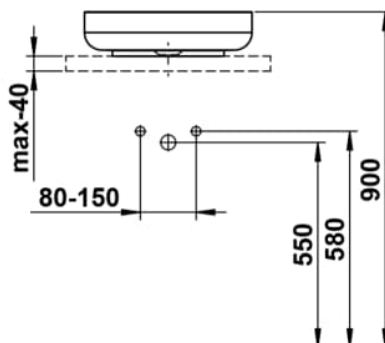

SONDO

Washbasin bowl, glazed steel, without tap bank, without tap hole, without overflow, including fixing set, drain valve, black spacer ring

DIMENSIONS

Length	450 mm
Width	450 mm
Height	119 mm

COLOUR AND FINISH

<input type="checkbox"/>	000 White
--------------------------	-----------

OPTIONS

112 - without tap hole, without overflow

Back glazed

Bowl length (mm) : 450

Bowl position : Central

Bowl width (mm) : 450

Fixing kit : Included

Glazed base

Installation type : Bowl / On countertop

Internal Shape : 1 - Round

Material : Glazed steel

Net weight (kg) : 7

Overflow type : Standard

Plug and Waste : Included

Shape : Round

Taphole configuration : No tapholes

Trap : Not included

Waste : Included

Weight (Kg) : 7

Without overflow

TECHNICAL DRAWINGS

SONDO

Sondo features a round, gently flowing basin that appears light and floating. Its harmonious lines create a clear, calm presence at the wash area. The upward-opening shape adds a sense of spaciousness and brings a pleasant atmosphere to the room.