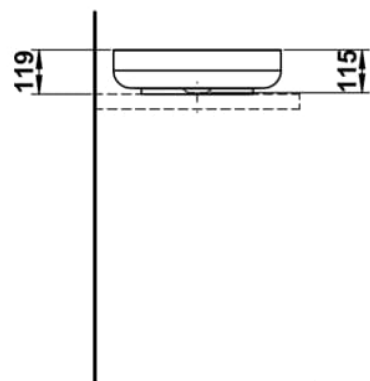

SONDO

Washbasin bowl, glazed steel, without tap bank, without tap hole, without overflow, including fixing set, drain valve, black spacer ring

DIMENSIONS

Length	450 mm
Width	450 mm
Height	119 mm

COLOUR AND FINISH

<input type="checkbox"/>	000 White
--------------------------	-----------

OPTIONS

112 - without tap hole, without overflow

Back glazed

Bowl length (mm) : 450

Bowl position : Central

Bowl width (mm) : 450

Fixing kit : Included

Glazed base

Installation type : Bowl / On countertop

Internal Shape : 1 - Round

Material : Glazed steel

Net weight (kg) : 7

Overflow type : Standard

Plug and Waste : Included

Shape : Round

Taphole configuration : No tapholes

Trap : Not included

Waste : Included

Weight (Kg) : 7

Without overflow

TECHNICAL DRAWINGS

SONDO

Sondo features a round, gently flowing basin that appears light and floating. Its harmonious lines create a clear, calm presence at the wash area. The upward-opening shape adds a sense of spaciousness and brings a pleasant atmosphere to the room.