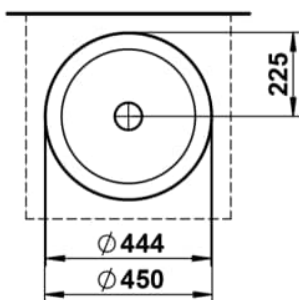

SONDO

Washbasin bowl, glazed steel, without tap bank, without tap hole, without overflow, including fixing set, drain valve, black spacer ring

DIMENSIONS

Length	450 mm
Width	450 mm
Height	119 mm

COLOUR AND FINISH

<input type="checkbox"/>	000 White
--------------------------	-----------

OPTIONS

112 - without tap hole, without overflow

Back glazed

Bowl length (mm) : 450

Bowl position : Central

Bowl width (mm) : 450

Fixing kit : Included

Glazed base

Installation type : Bowl / On countertop

Internal Shape : 1 - Round

Material : Glazed steel

Net weight (kg) : 7

Overflow type : Standard

Plug and Waste : Included

Shape : Round

Taphole configuration : No tapholes

Trap : Not included

Waste : Included

Weight (Kg) : 7

Without overflow

TECHNICAL DRAWINGS

SONDO

Sondo features a round, gently flowing basin that appears light and floating. Its harmonious lines create a clear, calm presence at the wash area. The upward-opening shape adds a sense of spaciousness and brings a pleasant atmosphere to the room.