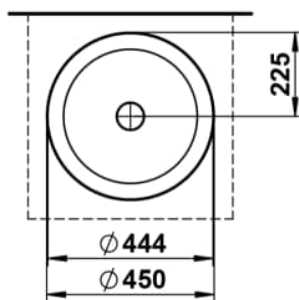

TECHNICAL DRAWINGS