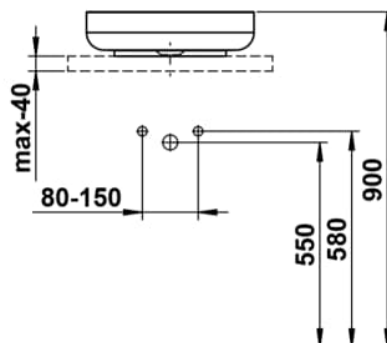

TECHNICAL DRAWINGS