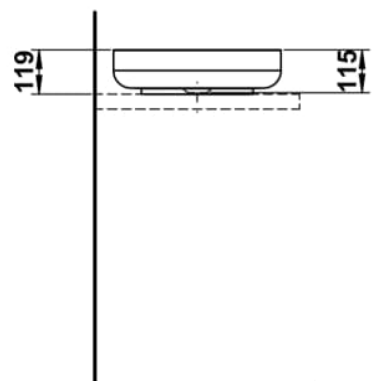

TECHNICAL DRAWINGS