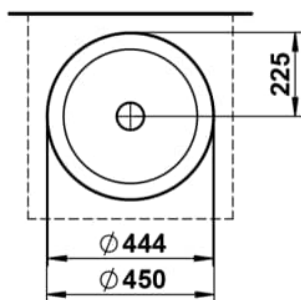

SONDO

Washbasin bowl, glazed steel, without tap bank, without tap hole, without overflow, including fixing set, drain valve, black spacer ring

DIMENSIONS

Length	450 mm
Width	450 mm
Height	119 mm

COLOUR AND FINISH

■ 716 Black matt

OPTIONS

112 - without tap hole, without overflow

Back glazed

Bowl length (mm) : 450

Bowl position : Central

Bowl width (mm) : 450

Fixing kit : Included

Glazed base

Installation type : Bowl / On countertop

Internal Shape : 1 - Round

Material : Glazed steel

Net weight (kg) : 7

Overflow type : Standard

Plug and Waste : Included

Shape : Round

Taphole configuration : No tapholes

Trap : Not included

Waste : Included

Weight (Kg) : 7

Without overflow

TECHNICAL DRAWINGS

SONDO

Sondo features a round, gently flowing basin that appears light and floating. Its harmonious lines create a clear, calm presence at the wash area. The upward-opening shape adds a sense of spaciousness and brings a pleasant atmosphere to the room.