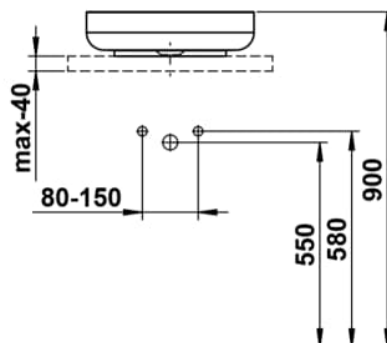

SONDO

Washbasin bowl, glazed steel, without tap bank, without tap hole, without overflow, including fixing set, drain valve, black spacer ring

DIMENSIONS

Length	450 mm
Width	450 mm
Height	119 mm

COLOUR AND FINISH

■ 716 Black matt

OPTIONS

112 - without tap hole, without overflow

Back glazed

Bowl length (mm) : 450

Bowl position : Central

Bowl width (mm) : 450

Fixing kit : Included

Glazed base

Installation type : Bowl / On countertop

Internal Shape : 1 - Round

Material : Glazed steel

Net weight (kg) : 7

Overflow type : Standard

Plug and Waste : Included

Shape : Round

Taphole configuration : No tapholes

Trap : Not included

Waste : Included

Weight (Kg) : 7

Without overflow

TECHNICAL DRAWINGS

SONDO

Sondo features a round, gently flowing basin that appears light and floating. Its harmonious lines create a clear, calm presence at the wash area. The upward-opening shape adds a sense of spaciousness and brings a pleasant atmosphere to the room.