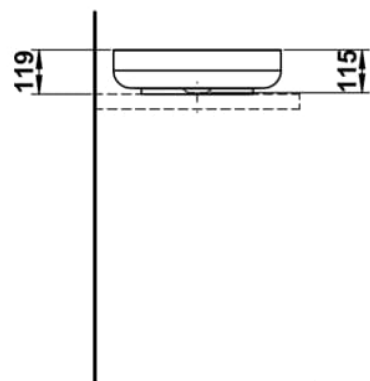

SONDO

Washbasin bowl, glazed steel, without tap bank, without tap hole, without overflow, including fixing set, drain valve, black spacer ring

DIMENSIONS

Length	450 mm
Width	450 mm
Height	119 mm

COLOUR AND FINISH

■ 716 Black matt

OPTIONS

112 - without tap hole, without overflow

Back glazed

Bowl length (mm) : 450

Bowl position : Central

Bowl width (mm) : 450

Fixing kit : Included

Glazed base

Installation type : Bowl / On countertop

Internal Shape : 1 - Round

Material : Glazed steel

Net weight (kg) : 7

Overflow type : Standard

Plug and Waste : Included

Shape : Round

Taphole configuration : No tapholes

Trap : Not included

Waste : Included

Weight (Kg) : 7

Without overflow

TECHNICAL DRAWINGS

SONDO

Sondo features a round, gently flowing basin that appears light and floating. Its harmonious lines create a clear, calm presence at the wash area. The upward-opening shape adds a sense of spaciousness and brings a pleasant atmosphere to the room.