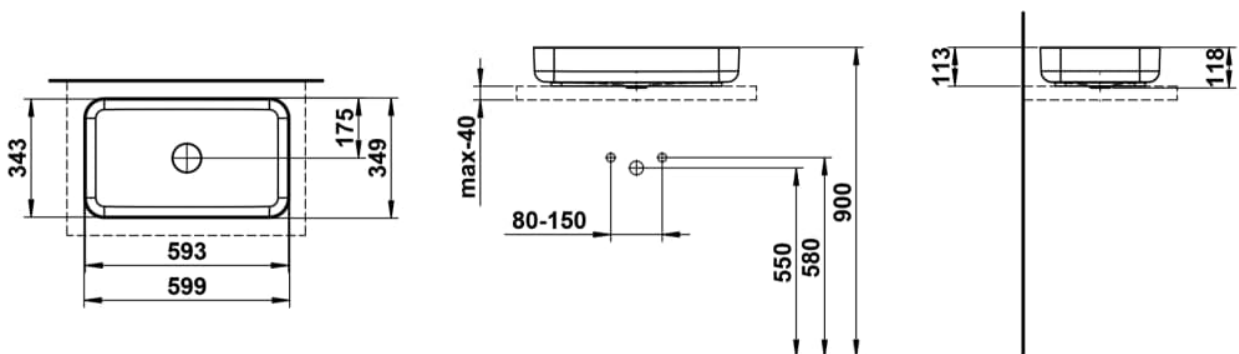

TECHNICAL DRAWINGS