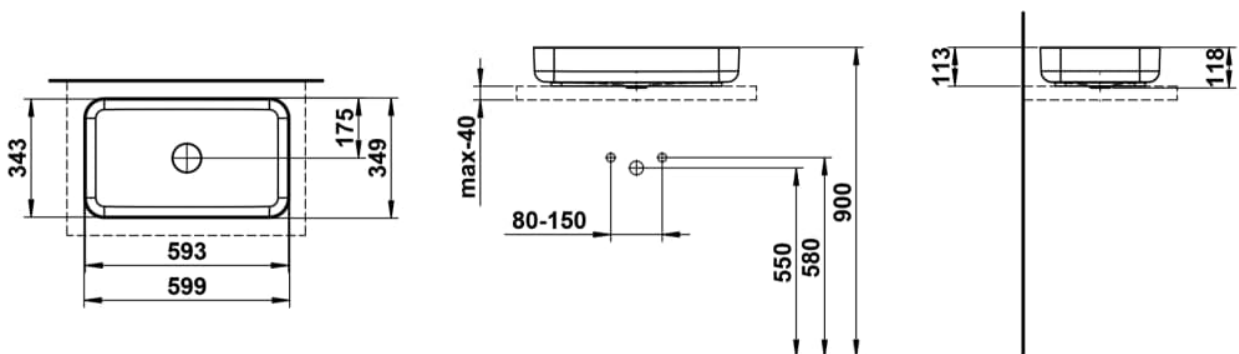

STREAM

Washbasin bowl, glazed steel, without tap bank, without tap hole, without overflow, including fixing set, drain valve, black spacer frame

DIMENSIONS

Length	599 mm
Width	349 mm
Height	118 mm

COLOUR AND FINISH

Glazed base

Installation type : Bowl / On countertop

Internal Shape : 6 - Rectangular

Material : Glazed steel

Net weight (kg) : 8.3

Overflow type : Standard

Plug and Waste : Included

Shape : Rectangular

Taphole configuration : No tapholes

Trap : Not included

Waste : Included

Weight (Kg) : 8.3

Without overflow

TECHNICAL DRAWINGS

STREAM

Stream – A Basin That Reflects the Flow of Water in Its Purest Form