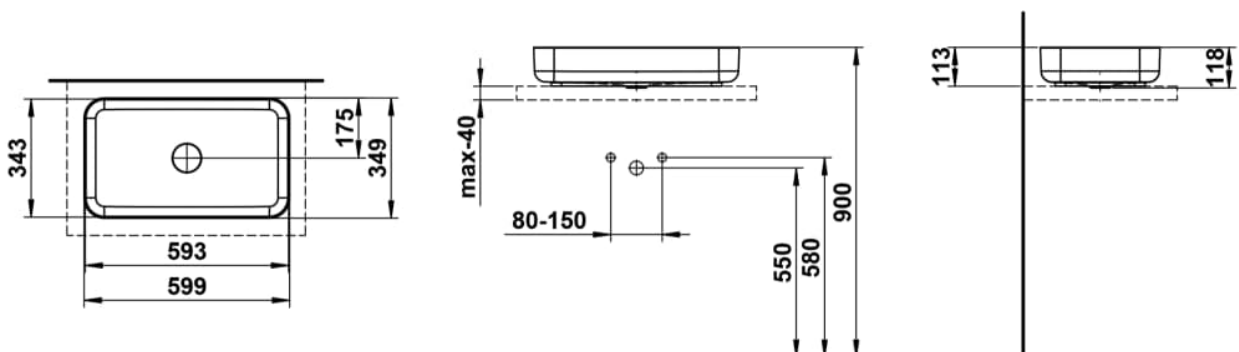

STREAM

Washbasin bowl, glazed steel, without tap bank, without tap hole, without overflow, including fixing set, drain valve, black spacer frame

DIMENSIONS

Length	599 mm
Width	349 mm
Height	118 mm

COLOUR AND FINISH

Glazed base

Installation type : Bowl / On countertop

Internal Shape : 6 - Rectangular

Material : Glazed steel

Net weight (kg) : 8.3

Overflow type : Standard

Plug and Waste : Included

Shape : Rectangular

Taphole configuration : No tapholes

Trap : Not included

Waste : Included

Weight (Kg) : 8.3

Without overflow

TECHNICAL DRAWINGS

STREAM

Stream – A Basin That Reflects the Flow of Water in Its Purest Form