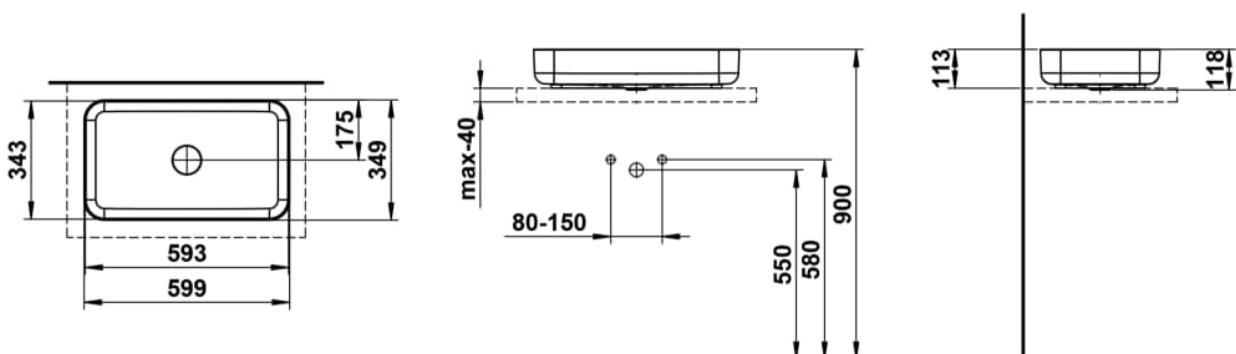

STREAM

Washbasin bowl, glazed steel, without tap bank, without tap hole, without overflow, including fixing set, drain valve, black spacer frame

DIMENSIONS

Length	599 mm
Width	349 mm
Height	118 mm

COLOUR AND FINISH

■ 716 Black matt

OPTIONS

112 - without tap hole, without overflow

Back glazed

Bowl length (mm) : 599

Bowl position : Central

Bowl width (mm) : 349

Fixing kit : Included

Glazed base

Installation type : Bowl / On countertop

Internal Shape : 6 - Rectangular

Material : Glazed steel

Net weight (kg) : 8.3

Overflow type : Standard

Plug and Waste : Included

Shape : Rectangular

Taphole configuration : No tapholes

Trap : Not included

Waste : Included

Weight (Kg) : 8.3

Without overflow

TECHNICAL DRAWINGS

STREAM

Stream – A Basin That Reflects the Flow of Water in Its Purest Form