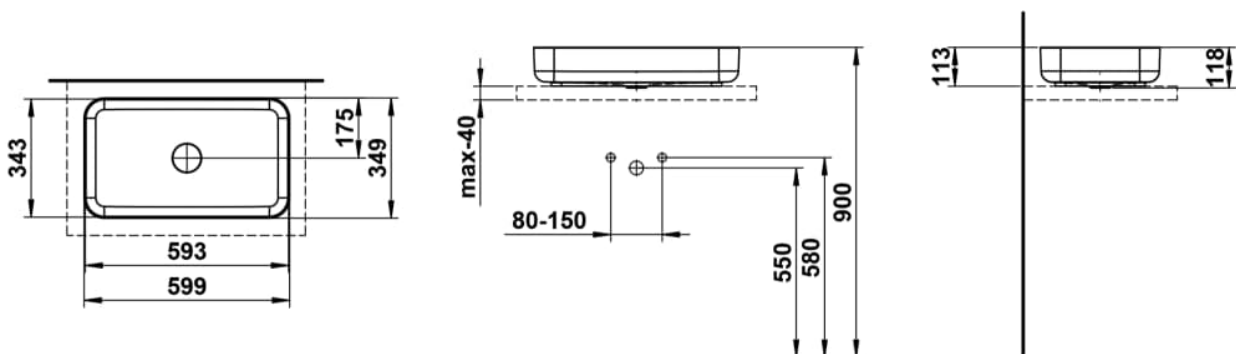

TECHNICAL DRAWINGS