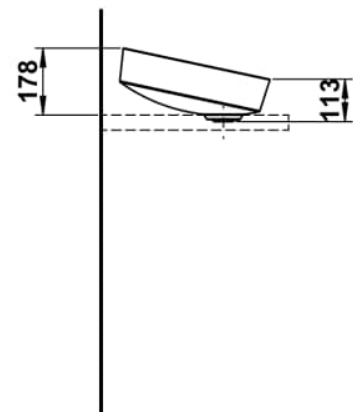

TENDO

Washbasin bowl, glazed steel, without tap bank, without tap hole, without overflow, including fixing set, drain valve

DIMENSIONS

Length	400 mm
Width	400 mm
Height	195 mm

COLOUR AND FINISH

<input type="checkbox"/>	000 White
--------------------------	-----------

OPTIONS

112 - without tap hole, without overflow

Back glazed

Bowl length (mm) : 400

Bowl position : Central

Bowl width (mm) : 400

Fixing kit : Included

Glazed base

Installation type : Bowl / On countertop

Internal Shape : 1 - Round

Material : Glazed steel

Net weight (kg) : 5.5

Overflow type : Standard

Plug and Waste : Included

Shape : Round

Taphole configuration : No tapholes

Trap : Not included

Waste : Included

Weight (Kg) : 5.5

Without overflow

TECHNICAL DRAWINGS

TENDO

Tendo stands out with its unique, tilted form that lends the wash area an almost dance-like lightness. The basin creates a striking focal point in the bathroom, combining aesthetic elegance with high functionality. Its shape feels inviting, as if gently leaning toward the user—a design gesture that is as ergonomic as it is expressive. The inclined surface enables a natural flow of water, reminiscent of a waterfall, playfully enhancing the washing experience. Tendo embodies refreshing simplicity that captivates both visually and functionally.