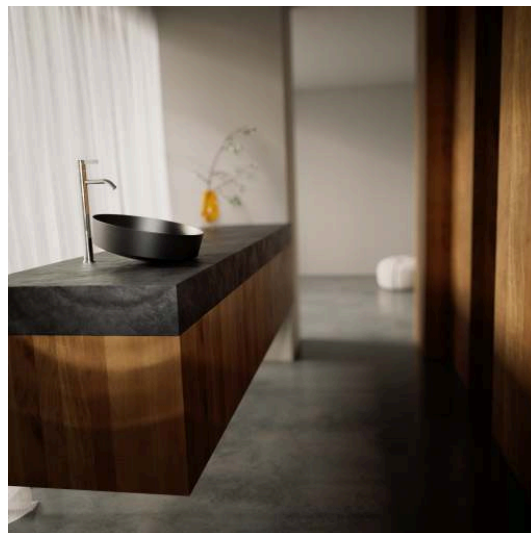

TENDO

Washbasin bowl, glazed steel, without tap bank, without tap hole, without overflow, including fixing set, drain valve

DIMENSIONS

Length	400 mm
Width	400 mm
Height	195 mm

COLOUR AND FINISH

<input type="checkbox"/>	000 White
--------------------------	-----------

OPTIONS

112 - without tap hole, without overflow

Back glazed

Bowl length (mm) : 400

Bowl position : Central

Bowl width (mm) : 400

Fixing kit : Included

Glazed base

Trap : Not included

Waste : Included

Weight (Kg) : 5.5

Without overflow

TECHNICAL DRAWINGS

TENDO

Tendo stands out with its unique, tilted form that lends the wash area an almost dance-like lightness. The basin creates a striking focal point in the bathroom, combining aesthetic elegance with high functionality. Its shape feels inviting, as if gently leaning toward the user—a design gesture that is as ergonomic as it is expressive. The inclined surface enables a natural flow of water, reminiscent of a waterfall, playfully enhancing the washing experience. Tendo embodies refreshing simplicity that captivates both visually and functionally.