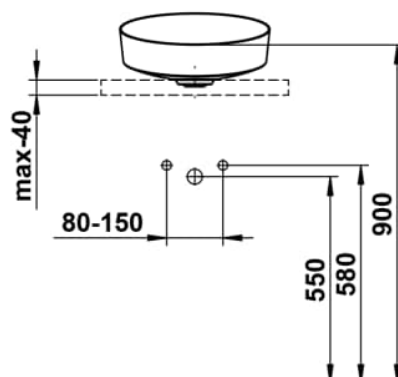

TENDO

Washbasin bowl, glazed steel, without tap bank, without tap hole, without overflow, including fixing set, drain valve

DIMENSIONS

Length	400 mm
Width	400 mm
Height	195 mm

COLOUR AND FINISH

<input type="checkbox"/>	000 White
--------------------------	-----------

OPTIONS

112 - without tap hole, without overflow

Back glazed

Bowl length (mm) : 400

Bowl position : Central

Bowl width (mm) : 400

Fixing kit : Included

Glazed base

Installation type : Bowl / On countertop

Internal Shape : 1 - Round

Material : Glazed steel

Net weight (kg) : 5.5

Overflow type : Standard

Plug and Waste : Included

Shape : Round

Taphole configuration : No tapholes

Trap : Not included

Waste : Included

Weight (Kg) : 5.5

Without overflow

TECHNICAL DRAWINGS

TENDO

Tendo stands out with its unique, tilted form that lends the wash area an almost dance-like lightness. The basin creates a striking focal point in the bathroom, combining aesthetic elegance with high functionality. Its shape feels inviting, as if gently leaning toward the user—a design gesture that is as ergonomic as it is expressive. The inclined surface enables a natural flow of water, reminiscent of a waterfall, playfully enhancing the washing experience. Tendo embodies refreshing simplicity that captivates both visually and functionally.