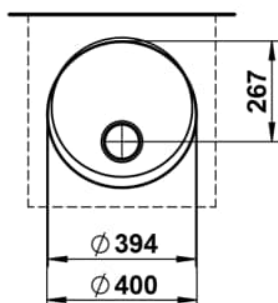

TENDO

Washbasin bowl, glazed steel, without tap bank, without tap hole, without overflow, including fixing set, drain valve

DIMENSIONS

Length	400 mm
Width	400 mm
Height	195 mm

COLOUR AND FINISH

<input type="checkbox"/>	000 White
--------------------------	-----------

OPTIONS

112 - without tap hole, without overflow

Back glazed

Bowl length (mm) : 400

Bowl position : Central

Bowl width (mm) : 400

Fixing kit : Included

Glazed base

Installation type : Bowl / On countertop

Internal Shape : 1 - Round

Material : Glazed steel

Net weight (kg) : 5.5

Overflow type : Standard

Plug and Waste : Included

Shape : Round

Taphole configuration : No tapholes

Trap : Not included

Waste : Included

Weight (Kg) : 5.5

Without overflow

TECHNICAL DRAWINGS

TENDO

Tendo stands out with its unique, tilted form that lends the wash area an almost dance-like lightness. The basin creates a striking focal point in the bathroom, combining aesthetic elegance with high functionality. Its shape feels inviting, as if gently leaning toward the user—a design gesture that is as ergonomic as it is expressive. The inclined surface enables a natural flow of water, reminiscent of a waterfall, playfully enhancing the washing experience. Tendo embodies refreshing simplicity that captivates both visually and functionally.