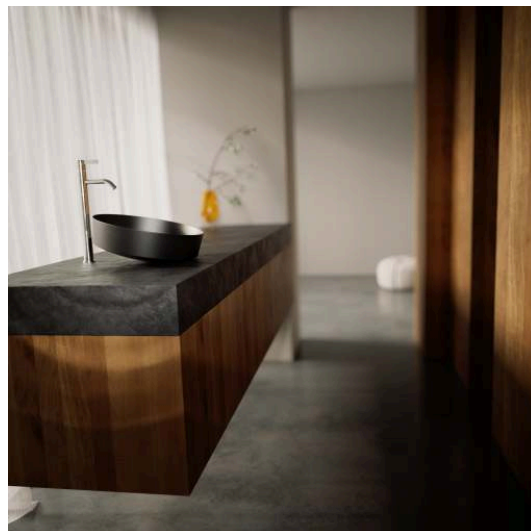

TENDO

Washbasin bowl, glazed steel, without tap bank, without tap hole, without overflow, including fixing set, drain valve

DIMENSIONS

Length	400 mm
Width	400 mm
Height	195 mm

COLOUR AND FINISH

716 Black matt

OPTIONS

112 - without tap hole, without overflow

Back glazed

Bowl length (mm) : 400

Bowl position : Central

Bowl width (mm) : 400

Fixing kit : Included

Glazed base

Trap : Not included

Waste : Included

Weight (Kg) : 5.5

Without overflow

TECHNICAL DRAWINGS

TENDO

Tendo stands out with its unique, tilted form that lends the wash area an almost dance-like lightness. The basin creates a striking focal point in the bathroom, combining aesthetic elegance with high functionality. Its shape feels inviting, as if gently leaning toward the user—a design gesture that is as ergonomic as it is expressive. The inclined surface enables a natural flow of water, reminiscent of a waterfall, playfully enhancing the washing experience. Tendo embodies refreshing simplicity that captivates both visually and functionally.