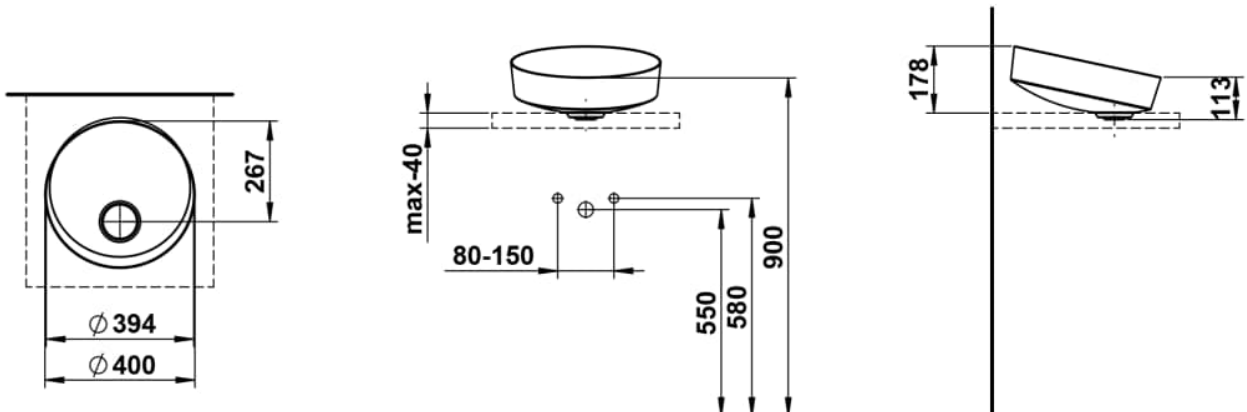

TENDO

Washbasin bowl, glazed steel, without tap bank, without tap hole, without overflow, including fixing set, drain valve

DIMENSIONS

Length	400 mm
Width	400 mm
Height	195 mm

COLOUR AND FINISH

716 Black matt

OPTIONS

112 - without tap hole, without overflow

Back glazed

Bowl length (mm) : 400

Bowl position : Central

Bowl width (mm) : 400

Fixing kit : Included

Glazed base

Installation type : Bowl / On countertop

Internal Shape : 1 - Round

Material : Glazed steel

Net weight (kg) : 5.5

Overflow type : Standard

Plug and Waste : Included

Shape : Round

Taphole configuration : No tapholes

Trap : Not included

Waste : Included

Weight (Kg) : 5.5

Without overflow

TECHNICAL DRAWINGS

TENDO

Tendo stands out with its unique, tilted form that lends the wash area an almost dance-like lightness. The basin creates a striking focal point in the bathroom, combining aesthetic elegance with high functionality. Its shape feels inviting, as if gently leaning toward the user—a design gesture that is as ergonomic as it is expressive. The inclined surface enables a natural flow of water, reminiscent of a waterfall, playfully enhancing the washing experience. Tendo embodies refreshing simplicity that captivates both visually and functionally.