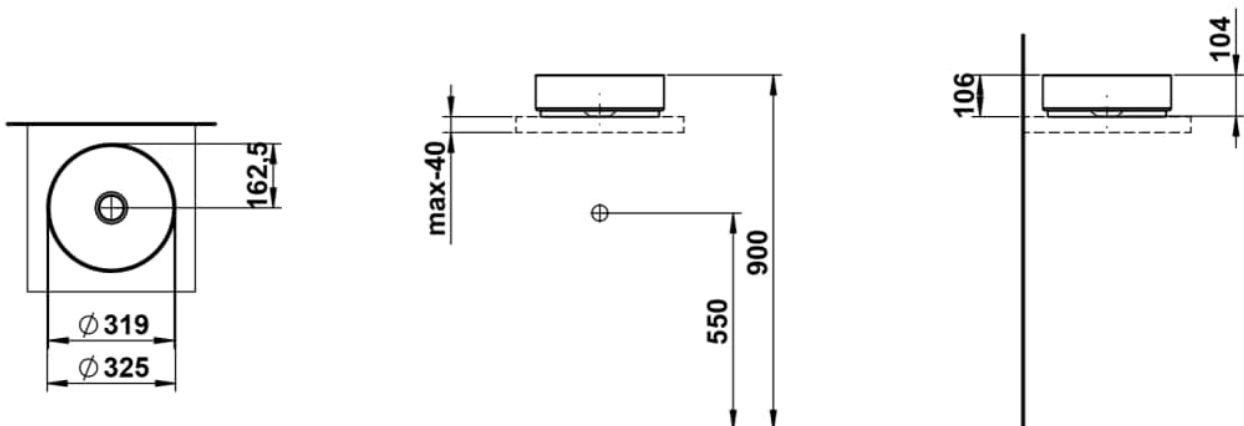

UNISONO

Washbasin bowl, glazed steel, without tap bank, without tap hole, without overflow, including fixing set, drain valve, black spacer ring

DIMENSIONS

Length	325 mm
Width	325 mm
Height	106 mm

COLOUR AND FINISH

<input type="checkbox"/>	000 White
--------------------------	-----------

OPTIONS

112 - without tap hole, without overflow

Back glazed

Bowl length (mm) : 325

Bowl position : Central

Bowl width (mm) : 325

Fixing kit : Included

Glazed base

Installation type : Bowl / On countertop

Internal Shape : 1 - Round

Material : Glazed steel

Net weight (kg) : 3.9

Overflow type : Standard

Plug and Waste : Not included

Shape : Round

Taphole configuration : No tapholes

Trap : Not included

Waste : Not included

Weight (Kg) : 3.9

Without overflow

TECHNICAL DRAWINGS

UNISONO

Unisono: An Invitation to Experience
Space in Its Most Beautiful Form