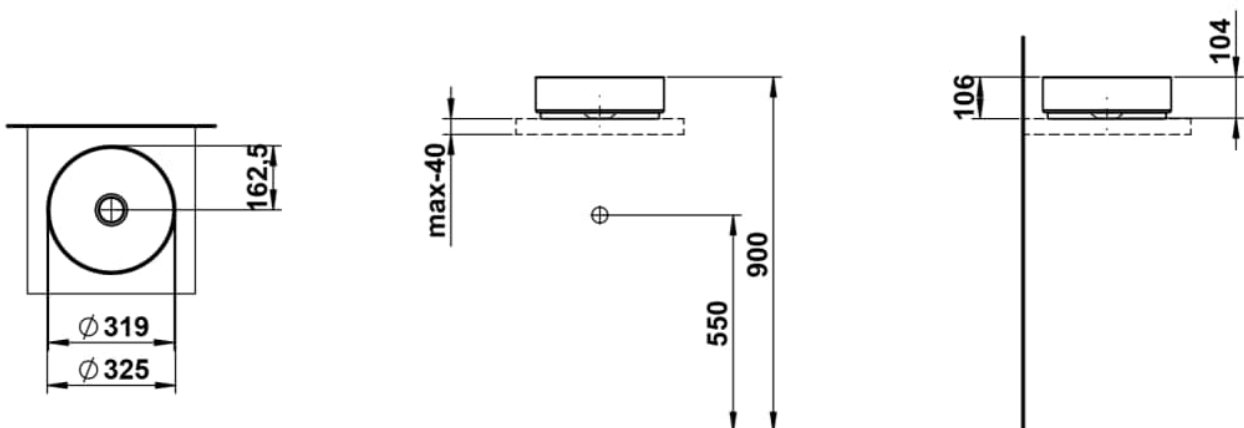

UNISONO

Washbasin bowl, glazed steel, without tap bank, without tap hole, without overflow, including fixing set, drain valve, black spacer ring

DIMENSIONS

Length	325 mm
Width	325 mm
Height	106 mm

COLOUR AND FINISH

 B99 Bicolor, Matt Black/Glossy White

OPTIONS

112 - without tap hole, without overflow

Back glazed

Bowl length (mm) : 325

Bowl position : Central

Bowl width (mm) : 325

Fixing kit : Included

Glazed base

Installation type : Bowl / On countertop

Internal Shape : 1 - Round

Material : Glazed steel

Net weight (kg) : 3.9

Overflow type : Standard

Plug and Waste : Not included

Shape : Round

Taphole configuration : No tapholes

Trap : Not included

Waste : Not included

Weight (Kg) : 3.9

Without overflow

TECHNICAL DRAWINGS

UNISONO

Unisono: An Invitation to Experience
Space in Its Most Beautiful Form