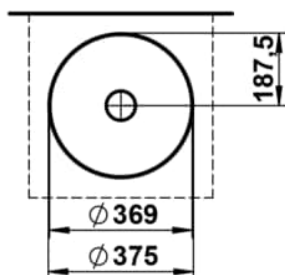

UNISONO

Washbasin bowl, glazed steel, without tap bank, without tap hole, without overflow, including fixing set, drain valve, black spacer ring

DIMENSIONS

Length	375 mm
Width	375 mm
Height	116 mm

COLOUR AND FINISH

■	716 Black matt
---	----------------

OPTIONS

112 - without tap hole, without overflow

Back glazed

Bowl length (mm) : 375

Bowl position : Central

Bowl width (mm) : 375

Fixing kit : Included

Glazed base

Installation type : Bowl / On countertop

Internal Shape : 1 - Round

Material : Glazed steel

Net weight (kg) : 4.9

Overflow type : Standard

Plug and Waste : Not included

Shape : Round

Taphole configuration : No tapholes

Trap : Not included

Waste : Not included

Weight (Kg) : 4.9

Without overflow

TECHNICAL DRAWINGS

UNISONO

Unisono: An Invitation to Experience
Space in Its Most Beautiful Form