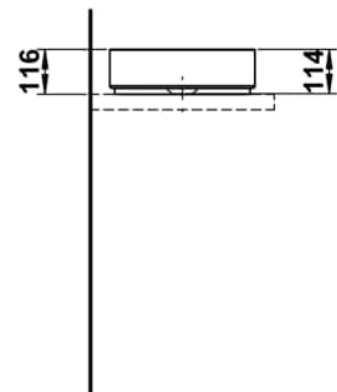

UNISONO

Washbasin bowl, glazed steel, without tap bank, without tap hole, without overflow, including fixing set, drain valve, black spacer ring

DIMENSIONS

Length	375 mm
Width	375 mm
Height	116 mm

COLOUR AND FINISH

■	716 Black matt
---	----------------

OPTIONS

112 - without tap hole, without overflow

Back glazed

Bowl length (mm) : 375

Bowl position : Central

Bowl width (mm) : 375

Fixing kit : Included

Glazed base

Installation type : Bowl / On countertop

Internal Shape : 1 - Round

Material : Glazed steel

Net weight (kg) : 4.9

Overflow type : Standard

Plug and Waste : Not included

Shape : Round

Taphole configuration : No tapholes

Trap : Not included

Waste : Not included

Weight (Kg) : 4.9

Without overflow

TECHNICAL DRAWINGS

UNISONO

Unisono: An Invitation to Experience
Space in Its Most Beautiful Form