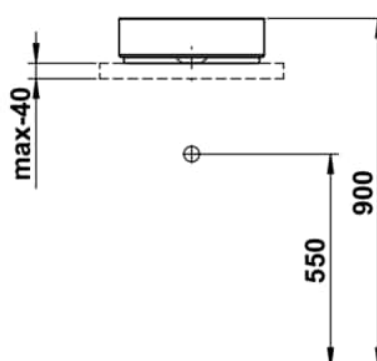

UNISONO

Washbasin bowl, glazed steel, without tap bank, without tap hole, without overflow, including fixing set, drain valve, black spacer ring

DIMENSIONS

Length	375 mm
Width	375 mm
Height	116 mm

COLOUR AND FINISH

■	716 Black matt
---	----------------

OPTIONS

112 - without tap hole, without overflow

Back glazed

Bowl length (mm) : 375

Bowl position : Central

Bowl width (mm) : 375

Fixing kit : Included

Glazed base

Installation type : Bowl / On countertop

Internal Shape : 1 - Round

Material : Glazed steel

Net weight (kg) : 4.9

Overflow type : Standard

Plug and Waste : Not included

Shape : Round

Taphole configuration : No tapholes

Trap : Not included

Waste : Not included

Weight (Kg) : 4.9

Without overflow

TECHNICAL DRAWINGS

UNISONO

Unisono: An Invitation to Experience
Space in Its Most Beautiful Form