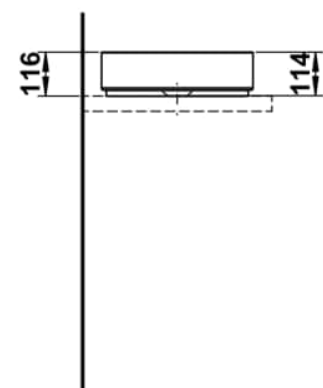

TECHNICAL DRAWINGS