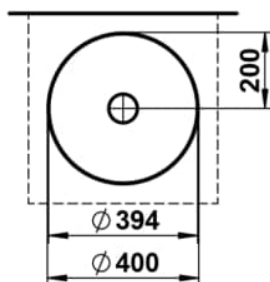

TECHNICAL DRAWINGS