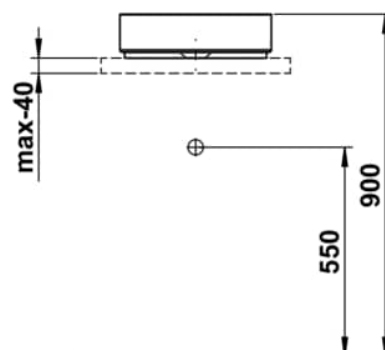

TECHNICAL DRAWINGS