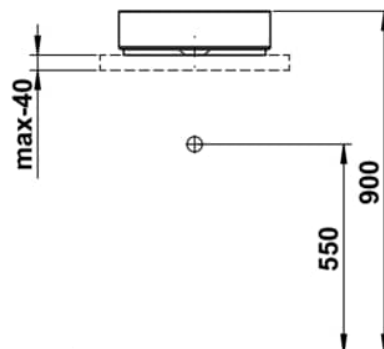

UNISONO

Washbasin bowl, glazed steel, without tap bank, without tap hole, without overflow, including fixing set, drain valve, black spacer ring

DIMENSIONS

Length	400 mm
Width	400 mm
Height	116 mm

COLOUR AND FINISH

■ 716 Black matt

OPTIONS

112 - without tap hole, without overflow

Back glazed

Bowl length (mm) : 400

Bowl position : Central

Bowl width (mm) : 400

Fixing kit : Included

Glazed base

Installation type : Bowl / On countertop

Internal Shape : 1 - Round

Material : Glazed steel

Net weight (kg) : 5.7

Overflow type : Standard

Plug and Waste : Not included

Shape : Round

Taphole configuration : No tapholes

Trap : Not included

Waste : Not included

Weight (Kg) : 5.7

Without overflow

TECHNICAL DRAWINGS

UNISONO

Unisono: An Invitation to Experience
Space in Its Most Beautiful Form