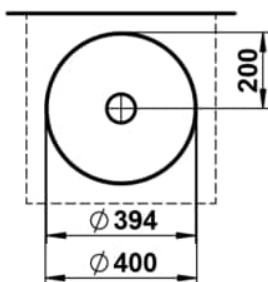

UNISONO

Washbasin bowl, glazed steel, without tap bank, without tap hole, without overflow, including fixing set, drain valve, black spacer ring

DIMENSIONS

Length	400 mm
Width	400 mm
Height	116 mm

COLOUR AND FINISH

■ 716 Black matt

OPTIONS

112 - without tap hole, without overflow

Back glazed

Bowl length (mm) : 400

Bowl position : Central

Bowl width (mm) : 400

Fixing kit : Included

Glazed base

Installation type : Bowl / On countertop

Internal Shape : 1 - Round

Material : Glazed steel

Net weight (kg) : 5.7

Overflow type : Standard

Plug and Waste : Not included

Shape : Round

Taphole configuration : No tapholes

Trap : Not included

Waste : Not included

Weight (Kg) : 5.7

Without overflow

TECHNICAL DRAWINGS

UNISONO

Unisono: An Invitation to Experience
Space in Its Most Beautiful Form