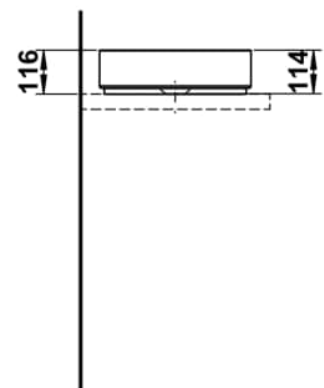

UNISONO

Washbasin bowl, glazed steel, without tap bank, without tap hole, without overflow, including fixing set, drain valve, black spacer ring

DIMENSIONS

Length	400 mm
Width	400 mm
Height	116 mm

COLOUR AND FINISH

■ 716 Black matt

OPTIONS

112 - without tap hole, without overflow

Back glazed

Bowl length (mm) : 400

Bowl position : Central

Bowl width (mm) : 400

Fixing kit : Included

Glazed base

Installation type : Bowl / On countertop

Internal Shape : 1 - Round

Material : Glazed steel

Net weight (kg) : 5.7

Overflow type : Standard

Plug and Waste : Not included

Shape : Round

Taphole configuration : No tapholes

Trap : Not included

Waste : Not included

Weight (Kg) : 5.7

Without overflow

TECHNICAL DRAWINGS

UNISONO

Unisono: An Invitation to Experience
Space in Its Most Beautiful Form