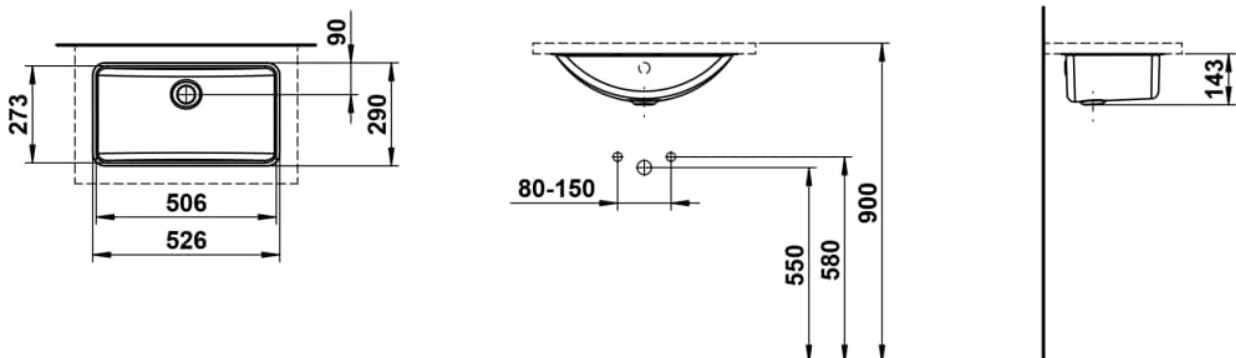

CLASSICS

Under-mounted washbasin, glazed steel, without tap bank, without tap hole, with overflow, including fixing set, overflow set

DIMENSIONS

Length	526 mm
Width	290 mm
Height	143 mm

COLOUR AND FINISH

<input type="checkbox"/>	000 White
--------------------------	-----------

OPTIONS

109 - without tap hole

Back glazed

Bowl length (mm) : 507

Bowl position : Central

Bowl width (mm) : 273

Fixing kit : Included

Glazed base

Installation type : Built-in / Under countertop

Internal Shape : 6 - Rectangular

Material : Glazed steel

Net weight (kg) : 3.8

Overflow type : Standard

Plug and Waste : Not included

Shape : Rectangular

Taphole configuration : No tapholes

Trap : Not included

Waste : Not included

Weight (Kg) : 3.8

TECHNICAL DRAWINGS

CLASSICS

The washbasins of the CLASSICS series combine iconic design with an emotional depth that shapes the space—clear, authentic, unmistakable. Every detail reflects a clear design intention: restrained, yet full of character.