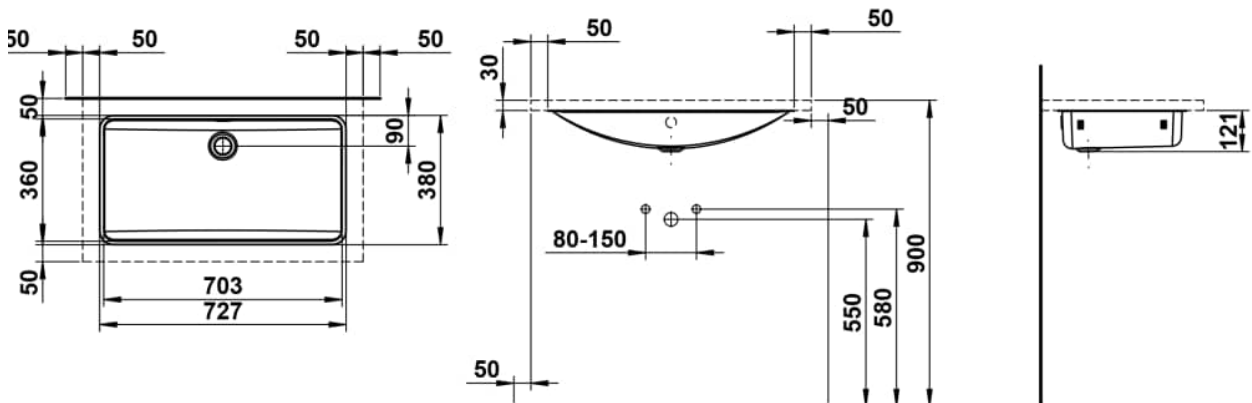

CLASSICS

Under-mounted washbasin, glazed steel, without tap bank, without tap hole, with overflow, including fixing set, overflow set

DIMENSIONS

Length	727 mm
Width	380 mm
Height	120 mm

COLOUR AND FINISH

<input type="checkbox"/>	000 White
--------------------------	-----------

OPTIONS

109 - without tap hole

Back glazed

Bowl length (mm) : 703

Bowl position : Central

Bowl width (mm) : 360

Fixing kit : Included

Glazed base

Installation type : Built-in / Under countertop

Internal Shape : 6 - Rectangular

Material : Glazed steel

Net weight (kg) : 7.5

Overflow type : Standard

Plug and Waste : Not included

Shape : Rectangular

Taphole configuration : No tapholes

Trap : Not included

Waste : Not included

Weight (Kg) : 7.5

TECHNICAL DRAWINGS

CLASSICS

The washbasins of the CLASSICS series combine iconic design with an emotional depth that shapes the space—clear, authentic, unmistakable. Every detail reflects a clear design intention: restrained, yet full of character.