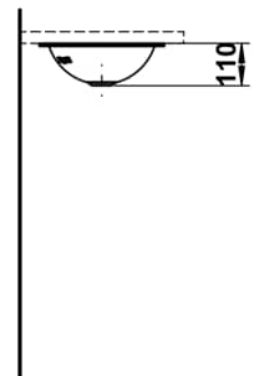

FORM

Under-mounted washbasin, glazed steel, without tap bank, without tap hole, without overflow, including fixing set

DIMENSIONS

Length	325 mm
Width	325 mm
Height	110 mm

COLOUR AND FINISH

<input type="checkbox"/>	000 White
--------------------------	-----------

OPTIONS

112 - without tap hole, without overflow

Back glazed

Bowl length (mm) : 284

Bowl position : Central

Bowl width (mm) : 284

Fixing kit : Included

Glazed base

Installation type : Built-in / Under countertop

Internal Shape : 1 - Round

Material : Glazed steel

Net weight (kg) : 1.3

Overflow type : Standard

Plug and Waste : Not included

Shape : Round

Taphole configuration : No tapholes

Trap : Not included

Waste : Not included

Weight (Kg) : 1.3

Without overflow

TECHNICAL DRAWINGS

FORM

The washbasins of the Form collection are an ode to the purity of design and the refinement of materials. In white, bicolor, matte black, or dark iron, they reveal their full beauty. Clear, flowing lines give them a subtle yet powerful presence, bringing a calm, timeless character to any space. Whether wall-mounted or freestanding, round, oval, or rectangular, Form combines minimalist architecture with precise craftsmanship. Soft, organic contours create a harmonious balance between geometric clarity and natural grace. Each basin expresses a sense of poise, aesthetics, and an appreciation for what truly matters. Seamlessly integrating into any bathroom concept, it convinces through perfect proportions, meticulous detailing, and well-considered functionality. The result is wash areas that radiate clarity and elegance – a design that remains timeless while harmoniously connecting modern demands with a gentle formal language.