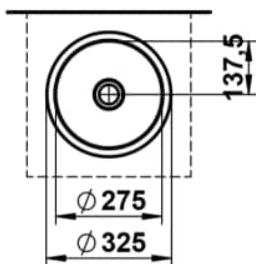

FORM

Under-mounted washbasin, glazed steel, without tap bank, without tap hole, without overflow, including fixing set

DIMENSIONS

Length	325 mm
Width	325 mm
Height	110 mm

COLOUR AND FINISH

<input type="checkbox"/>	000 White
--------------------------	-----------

OPTIONS

112 - without tap hole, without overflow

Back glazed

Bowl length (mm) : 284

Bowl position : Central

Bowl width (mm) : 284

Fixing kit : Included

Glazed base

Installation type : Built-in / Under countertop

Internal Shape : 1 - Round

Material : Glazed steel

Net weight (kg) : 1.3

Overflow type : Standard

Plug and Waste : Not included

Shape : Round

Taphole configuration : No tapholes

Trap : Not included

Waste : Not included

Weight (Kg) : 1.3

Without overflow

TECHNICAL DRAWINGS

FORM

The washbasins of the Form collection are an ode to the purity of design and the refinement of materials. In white, bicolor, matte black, or dark iron, they reveal their full beauty. Clear, flowing lines give them a subtle yet powerful presence, bringing a calm, timeless character to any space. Whether wall-mounted or freestanding, round, oval, or rectangular, Form combines minimalist architecture with precise craftsmanship. Soft, organic contours create a harmonious balance between geometric clarity and natural grace. Each basin expresses a sense of poise, aesthetics, and an appreciation for what truly matters. Seamlessly integrating into any bathroom concept, it convinces through perfect proportions, meticulous detailing, and well-considered functionality. The result is wash areas that radiate clarity and elegance – a design that remains timeless while harmoniously connecting modern demands with a gentle formal language.