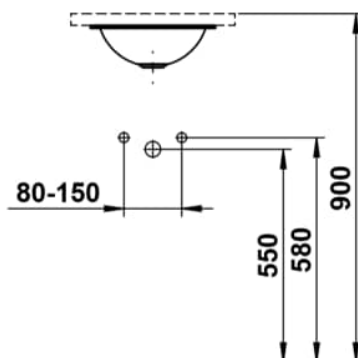

FORM

Under-mounted washbasin, glazed steel, without tap bank, without tap hole, without overflow, including fixing set

DIMENSIONS

Length	325 mm
Width	325 mm
Height	110 mm

COLOUR AND FINISH

<input type="checkbox"/>	000 White
--------------------------	-----------

OPTIONS

112 - without tap hole, without overflow

Back glazed

Bowl length (mm) : 284

Bowl position : Central

Bowl width (mm) : 284

Fixing kit : Included

Glazed base

Installation type : Built-in / Under countertop

Internal Shape : 1 - Round

Material : Glazed steel

Net weight (kg) : 1.3

Overflow type : Standard

Plug and Waste : Not included

Shape : Round

Taphole configuration : No tapholes

Trap : Not included

Waste : Not included

Weight (Kg) : 1.3

Without overflow

TECHNICAL DRAWINGS

FORM

The washbasins of the Form collection are an ode to the purity of design and the refinement of materials. In white, bicolor, matte black, or dark iron, they reveal their full beauty. Clear, flowing lines give them a subtle yet powerful presence, bringing a calm, timeless character to any space. Whether wall-mounted or freestanding, round, oval, or rectangular, Form combines minimalist architecture with precise craftsmanship. Soft, organic contours create a harmonious balance between geometric clarity and natural grace. Each basin expresses a sense of poise, aesthetics, and an appreciation for what truly matters. Seamlessly integrating into any bathroom concept, it convinces through perfect proportions, meticulous detailing, and well-considered functionality. The result is wash areas that radiate clarity and elegance – a design that remains timeless while harmoniously connecting modern demands with a gentle formal language.