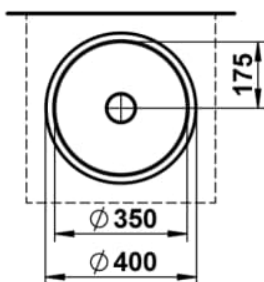

FORM

Under-mounted washbasin, glazed steel, without tap bank, without tap hole, without overflow, including fixing set

DIMENSIONS

Length	400 mm
Width	400 mm
Height	140 mm

COLOUR AND FINISH

■ 019 Dark iron

OPTIONS

112 - without tap hole, without overflow

Back glazed

Bowl length (mm) : 359

Bowl position : Central

Bowl width (mm) : 359

Fixing kit : Included

Glazed base

Installation type : Built-in / Under countertop

Internal Shape : 1 - Round

Material : Glazed steel

Net weight (kg) : 2.2

Overflow type : Standard

Plug and Waste : Not included

Shape : Round

Taphole configuration : No tapholes

Trap : Not included

Waste : Not included

Weight (Kg) : 2.2

Without overflow

TECHNICAL DRAWINGS

FORM

The washbasins of the Form collection are an ode to the purity of design and the refinement of materials. In white, bicolor, matte black, or dark iron, they reveal their full beauty. Clear, flowing lines give them a subtle yet powerful presence, bringing a calm, timeless character to any space. Whether wall-mounted or freestanding, round, oval, or rectangular, Form combines minimalist architecture with precise craftsmanship. Soft, organic contours create a harmonious balance between geometric clarity and natural grace. Each basin expresses a sense of poise, aesthetics, and an appreciation for what truly matters. Seamlessly integrating into any bathroom concept, it convinces through perfect proportions, meticulous detailing, and well-considered functionality. The result is wash areas that radiate clarity and elegance – a design that remains timeless while harmoniously connecting modern demands with a gentle formal language.