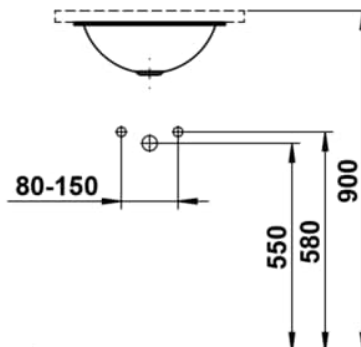

FORM

Under-mounted washbasin, glazed steel, without tap bank, without tap hole, without overflow, including fixing set

DIMENSIONS

Length	400 mm
Width	400 mm
Height	140 mm

COLOUR AND FINISH

■ 019 Dark iron

OPTIONS

112 - without tap hole, without overflow

Back glazed

Bowl length (mm) : 359

Bowl position : Central

Bowl width (mm) : 359

Fixing kit : Included

Glazed base

Installation type : Built-in / Under countertop

Internal Shape : 1 - Round

Material : Glazed steel

Net weight (kg) : 2.2

Overflow type : Standard

Plug and Waste : Not included

Shape : Round

Taphole configuration : No tapholes

Trap : Not included

Waste : Not included

Weight (Kg) : 2.2

Without overflow

TECHNICAL DRAWINGS

FORM

The washbasins of the Form collection are an ode to the purity of design and the refinement of materials. In white, bicolor, matte black, or dark iron, they reveal their full beauty. Clear, flowing lines give them a subtle yet powerful presence, bringing a calm, timeless character to any space. Whether wall-mounted or freestanding, round, oval, or rectangular, Form combines minimalist architecture with precise craftsmanship. Soft, organic contours create a harmonious balance between geometric clarity and natural grace. Each basin expresses a sense of poise, aesthetics, and an appreciation for what truly matters. Seamlessly integrating into any bathroom concept, it convinces through perfect proportions, meticulous detailing, and well-considered functionality. The result is wash areas that radiate clarity and elegance – a design that remains timeless while harmoniously connecting modern demands with a gentle formal language.