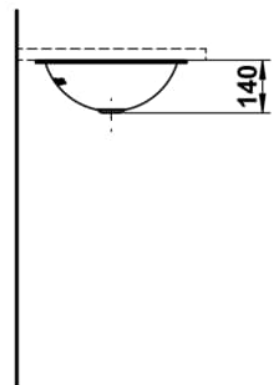

FORM

Under-mounted washbasin, glazed steel, without tap bank, without tap hole, without overflow, including fixing set

DIMENSIONS

Length	400 mm
Width	400 mm
Height	140 mm

COLOUR AND FINISH

■ 019 Dark iron

OPTIONS

112 - without tap hole, without overflow

Back glazed

Bowl length (mm) : 359

Bowl position : Central

Bowl width (mm) : 359

Fixing kit : Included

Glazed base

Installation type : Built-in / Under countertop

Internal Shape : 1 - Round

Material : Glazed steel

Net weight (kg) : 2.2

Overflow type : Standard

Plug and Waste : Not included

Shape : Round

Taphole configuration : No tapholes

Trap : Not included

Waste : Not included

Weight (Kg) : 2.2

Without overflow

TECHNICAL DRAWINGS

FORM

The washbasins of the Form collection are an ode to the purity of design and the refinement of materials. In white, bicolor, matte black, or dark iron, they reveal their full beauty. Clear, flowing lines give them a subtle yet powerful presence, bringing a calm, timeless character to any space. Whether wall-mounted or freestanding, round, oval, or rectangular, Form combines minimalist architecture with precise craftsmanship. Soft, organic contours create a harmonious balance between geometric clarity and natural grace. Each basin expresses a sense of poise, aesthetics, and an appreciation for what truly matters. Seamlessly integrating into any bathroom concept, it convinces through perfect proportions, meticulous detailing, and well-considered functionality. The result is wash areas that radiate clarity and elegance – a design that remains timeless while harmoniously connecting modern demands with a gentle formal language.