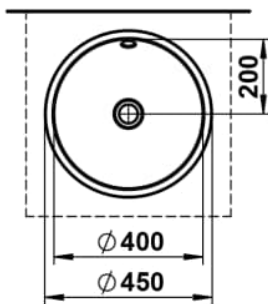

FORM

Under-mounted washbasin, glazed steel, without tap bank, without tap hole, with overflow, including fixing set, overflow set

DIMENSIONS

Length	450 mm
Width	450 mm
Height	159 mm

COLOUR AND FINISH

□ 000 White

OPTIONS

109 - without tap hole

Back glazed

Bowl length (mm) : 409

Bowl position : Central

Bowl width (mm) : 409

Fixing kit : Included

Glazed base

Installation type : Built-in / Under countertop

Internal Shape : 1 - Round

Material : Glazed steel

Net weight (kg) : 2.8

Overflow type : Standard

Plug and Waste : Not included

Shape : Round

Taphole configuration : No tapholes

Trap : Not included

Waste : Not included

Weight (Kg) : 2.8

TECHNICAL DRAWINGS

FORM

The washbasins of the Form collection are an ode to the purity of design and the refinement of materials. In white, bicolor, matte black, or dark iron, they reveal their full beauty. Clear, flowing lines give them a subtle yet powerful presence, bringing a calm, timeless character to any space. Whether wall-mounted or freestanding, round, oval, or rectangular, Form combines minimalist architecture with precise craftsmanship. Soft, organic contours create a harmonious balance between geometric clarity and natural grace. Each basin expresses a sense of poise, aesthetics, and an appreciation for what truly matters. Seamlessly integrating into any bathroom concept, it convinces through perfect proportions, meticulous detailing, and well-considered functionality. The result is wash areas that radiate clarity and elegance – a design that remains timeless while harmoniously connecting modern demands with a gentle formal language.