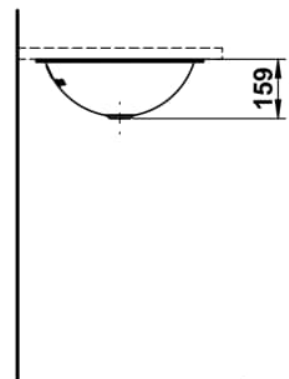

FORM

Under-mounted washbasin, glazed steel, without tap bank, without tap hole, with overflow, including fixing set, overflow set

DIMENSIONS

Length	450 mm
Width	450 mm
Height	159 mm

COLOUR AND FINISH

□ 000 White

OPTIONS

109 - without tap hole

Back glazed

Bowl length (mm) : 409

Bowl position : Central

Bowl width (mm) : 409

Fixing kit : Included

Glazed base

Installation type : Built-in / Under countertop

Internal Shape : 1 - Round

Material : Glazed steel

Net weight (kg) : 2.8

Overflow type : Standard

Plug and Waste : Not included

Shape : Round

Taphole configuration : No tapholes

Trap : Not included

Waste : Not included

Weight (Kg) : 2.8

TECHNICAL DRAWINGS

FORM

The washbasins of the Form collection are an ode to the purity of design and the refinement of materials. In white, bicolor, matte black, or dark iron, they reveal their full beauty. Clear, flowing lines give them a subtle yet powerful presence, bringing a calm, timeless character to any space. Whether wall-mounted or freestanding, round, oval, or rectangular, Form combines minimalist architecture with precise craftsmanship. Soft, organic contours create a harmonious balance between geometric clarity and natural grace. Each basin expresses a sense of poise, aesthetics, and an appreciation for what truly matters. Seamlessly integrating into any bathroom concept, it convinces through perfect proportions, meticulous detailing, and well-considered functionality. The result is wash areas that radiate clarity and elegance – a design that remains timeless while harmoniously connecting modern demands with a gentle formal language.