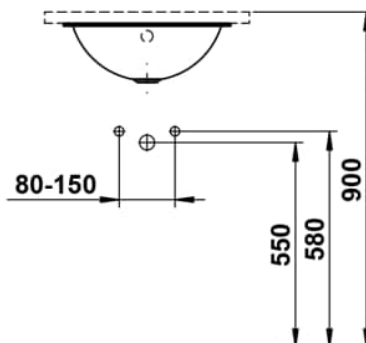

FORM

Under-mounted washbasin, glazed steel, without tap bank, without tap hole, with overflow, including fixing set, overflow set

DIMENSIONS

Length	450 mm
Width	450 mm
Height	159 mm

COLOUR AND FINISH

□ 000 White

OPTIONS

109 - without tap hole

Back glazed

Bowl length (mm) : 409

Bowl position : Central

Bowl width (mm) : 409

Fixing kit : Included

Glazed base

Installation type : Built-in / Under countertop

Internal Shape : 1 - Round

Material : Glazed steel

Net weight (kg) : 2.8

Overflow type : Standard

Plug and Waste : Not included

Shape : Round

Taphole configuration : No tapholes

Trap : Not included

Waste : Not included

Weight (Kg) : 2.8

TECHNICAL DRAWINGS

FORM

The washbasins of the Form collection are an ode to the purity of design and the refinement of materials. In white, bicolor, matte black, or dark iron, they reveal their full beauty. Clear, flowing lines give them a subtle yet powerful presence, bringing a calm, timeless character to any space. Whether wall-mounted or freestanding, round, oval, or rectangular, Form combines minimalist architecture with precise craftsmanship. Soft, organic contours create a harmonious balance between geometric clarity and natural grace. Each basin expresses a sense of poise, aesthetics, and an appreciation for what truly matters. Seamlessly integrating into any bathroom concept, it convinces through perfect proportions, meticulous detailing, and well-considered functionality. The result is wash areas that radiate clarity and elegance – a design that remains timeless while harmoniously connecting modern demands with a gentle formal language.