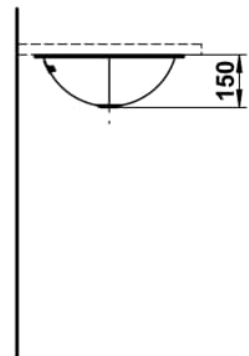

FORM

Under-mounted washbasin, glazed steel, without tap bank, without tap hole, with overflow, including fixing set, overflow set

DIMENSIONS

Length	525 mm
Width	425 mm
Height	150 mm

COLOUR AND FINISH

<input type="checkbox"/>	000 White
--------------------------	-----------

OPTIONS

109 - without tap hole

Back glazed

Bowl length (mm) : 481

Bowl position : Central

Bowl width (mm) : 383

Fixing kit : Included

Glazed base

Installation type : Built-in / Under countertop

Internal Shape : 4 - Oval

Material : Glazed steel

Net weight (kg) : 3.3

Overflow type : Standard

Plug and Waste : Not included

Shape : Oval

Taphole configuration : No tapholes

Trap : Not included

Waste : Not included

Weight (Kg) : 3.3

TECHNICAL DRAWINGS

FORM

The washbasins of the Form collection are an ode to the purity of design and the refinement of materials. In white, bicolor, matte black, or dark iron, they reveal their full beauty. Clear, flowing lines give them a subtle yet powerful presence, bringing a calm, timeless character to any space. Whether wall-mounted or freestanding, round, oval, or rectangular, Form combines minimalist architecture with precise craftsmanship. Soft, organic contours create a harmonious balance between geometric clarity and natural grace. Each basin expresses a sense of poise, aesthetics, and an appreciation for what truly matters. Seamlessly integrating into any bathroom concept, it convinces through perfect proportions, meticulous detailing, and well-considered functionality. The result is wash areas that radiate clarity and elegance – a design that remains timeless while harmoniously connecting modern demands with a gentle formal language.