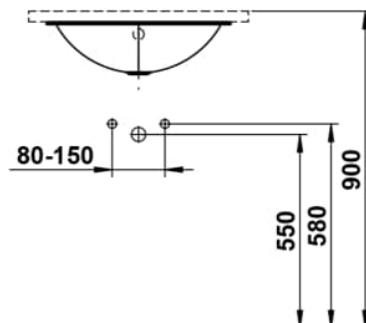

FORM

Under-mounted washbasin, glazed steel, without tap bank, without tap hole, with overflow, including fixing set, overflow set

DIMENSIONS

Length	525 mm
Width	425 mm
Height	150 mm

COLOUR AND FINISH

<input type="checkbox"/>	000 White
--------------------------	-----------

OPTIONS

109 - without tap hole

Back glazed

Bowl length (mm) : 481

Bowl position : Central

Bowl width (mm) : 383

Fixing kit : Included

Glazed base

Installation type : Built-in / Under countertop

Internal Shape : 4 - Oval

Material : Glazed steel

Net weight (kg) : 3.3

Overflow type : Standard

Plug and Waste : Not included

Shape : Oval

Taphole configuration : No tapholes

Trap : Not included

Waste : Not included

Weight (Kg) : 3.3

TECHNICAL DRAWINGS

FORM

The washbasins of the Form collection are an ode to the purity of design and the refinement of materials. In white, bicolor, matte black, or dark iron, they reveal their full beauty. Clear, flowing lines give them a subtle yet powerful presence, bringing a calm, timeless character to any space. Whether wall-mounted or freestanding, round, oval, or rectangular, Form combines minimalist architecture with precise craftsmanship. Soft, organic contours create a harmonious balance between geometric clarity and natural grace. Each basin expresses a sense of poise, aesthetics, and an appreciation for what truly matters. Seamlessly integrating into any bathroom concept, it convinces through perfect proportions, meticulous detailing, and well-considered functionality. The result is wash areas that radiate clarity and elegance – a design that remains timeless while harmoniously connecting modern demands with a gentle formal language.