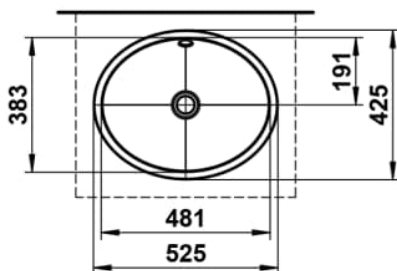

FORM

Under-mounted washbasin, glazed steel, without tap bank, without tap hole, with overflow, including fixing set, overflow set

DIMENSIONS

Length	525 mm
Width	425 mm
Height	150 mm

COLOUR AND FINISH

<input type="checkbox"/>	000 White
--------------------------	-----------

OPTIONS

109 - without tap hole

Back glazed

Bowl length (mm) : 481

Bowl position : Central

Bowl width (mm) : 383

Fixing kit : Included

Glazed base

Installation type : Built-in / Under countertop

Internal Shape : 4 - Oval

Material : Glazed steel

Net weight (kg) : 3.3

Overflow type : Standard

Plug and Waste : Not included

Shape : Oval

Taphole configuration : No tapholes

Trap : Not included

Waste : Not included

Weight (Kg) : 3.3

TECHNICAL DRAWINGS

FORM

The washbasins of the Form collection are an ode to the purity of design and the refinement of materials. In white, bicolor, matte black, or dark iron, they reveal their full beauty. Clear, flowing lines give them a subtle yet powerful presence, bringing a calm, timeless character to any space. Whether wall-mounted or freestanding, round, oval, or rectangular, Form combines minimalist architecture with precise craftsmanship. Soft, organic contours create a harmonious balance between geometric clarity and natural grace. Each basin expresses a sense of poise, aesthetics, and an appreciation for what truly matters. Seamlessly integrating into any bathroom concept, it convinces through perfect proportions, meticulous detailing, and well-considered functionality. The result is wash areas that radiate clarity and elegance – a design that remains timeless while harmoniously connecting modern demands with a gentle formal language.