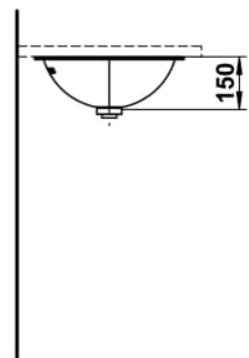

FORM

Under-mounted washbasin, glazed steel, without tap bank, without tap hole, without overflow, including fixing set

DIMENSIONS

Length	525 mm
Width	425 mm
Height	150 mm

COLOUR AND FINISH

<input type="checkbox"/>	000 White
--------------------------	-----------

OPTIONS

112 - without tap hole, without overflow

Back glazed

Bowl length (mm) : 481

Bowl position : Central

Bowl width (mm) : 383

Fixing kit : Included

Glazed base

Installation type : Built-in / Under countertop

Internal Shape : 4 - Oval

Material : Glazed steel

Net weight (kg) : 3.3

Overflow type : Standard

Plug and Waste : Not included

Shape : Oval

Taphole configuration : No tapholes

Trap : Not included

Waste : Not included

Weight (Kg) : 3.3

Without overflow

TECHNICAL DRAWINGS

FORM

The washbasins of the Form collection are an ode to the purity of design and the refinement of materials. In white, bicolor, matte black, or dark iron, they reveal their full beauty. Clear, flowing lines give them a subtle yet powerful presence, bringing a calm, timeless character to any space. Whether wall-mounted or freestanding, round, oval, or rectangular, Form combines minimalist architecture with precise craftsmanship. Soft, organic contours create a harmonious balance between geometric clarity and natural grace. Each basin expresses a sense of poise, aesthetics, and an appreciation for what truly matters. Seamlessly integrating into any bathroom concept, it convinces through perfect proportions, meticulous detailing, and well-considered functionality. The result is wash areas that radiate clarity and elegance – a design that remains timeless while harmoniously connecting modern demands with a gentle formal language.