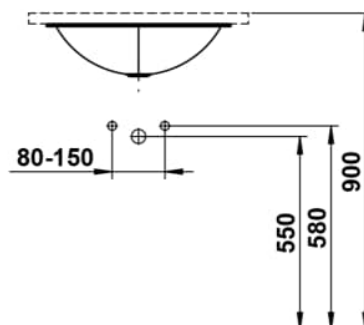

FORM

Under-mounted washbasin, glazed steel, without tap bank, without tap hole, without overflow, including fixing set

DIMENSIONS

Length	525 mm
Width	425 mm
Height	150 mm

COLOUR AND FINISH

<input type="checkbox"/>	000 White
--------------------------	-----------

OPTIONS

112 - without tap hole, without overflow

Back glazed

Bowl length (mm) : 481

Bowl position : Central

Bowl width (mm) : 383

Fixing kit : Included

Glazed base

Installation type : Built-in / Under countertop

Internal Shape : 4 - Oval

Material : Glazed steel

Net weight (kg) : 3.3

Overflow type : Standard

Plug and Waste : Not included

Shape : Oval

Taphole configuration : No tapholes

Trap : Not included

Waste : Not included

Weight (Kg) : 3.3

Without overflow

TECHNICAL DRAWINGS

FORM

The washbasins of the Form collection are an ode to the purity of design and the refinement of materials. In white, bicolor, matte black, or dark iron, they reveal their full beauty. Clear, flowing lines give them a subtle yet powerful presence, bringing a calm, timeless character to any space. Whether wall-mounted or freestanding, round, oval, or rectangular, Form combines minimalist architecture with precise craftsmanship. Soft, organic contours create a harmonious balance between geometric clarity and natural grace. Each basin expresses a sense of poise, aesthetics, and an appreciation for what truly matters. Seamlessly integrating into any bathroom concept, it convinces through perfect proportions, meticulous detailing, and well-considered functionality. The result is wash areas that radiate clarity and elegance – a design that remains timeless while harmoniously connecting modern demands with a gentle formal language.