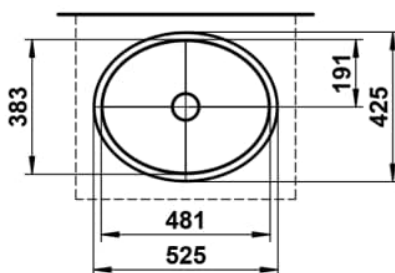

FORM

Under-mounted washbasin, glazed steel, without tap bank, without tap hole, without overflow, including fixing set

DIMENSIONS

Length	525 mm
Width	425 mm
Height	150 mm

COLOUR AND FINISH

<input type="checkbox"/>	000 White
--------------------------	-----------

OPTIONS

112 - without tap hole, without overflow

Back glazed

Bowl length (mm) : 481

Bowl position : Central

Bowl width (mm) : 383

Fixing kit : Included

Glazed base

Installation type : Built-in / Under countertop

Internal Shape : 4 - Oval

Material : Glazed steel

Net weight (kg) : 3.3

Overflow type : Standard

Plug and Waste : Not included

Shape : Oval

Taphole configuration : No tapholes

Trap : Not included

Waste : Not included

Weight (Kg) : 3.3

Without overflow

TECHNICAL DRAWINGS

FORM

The washbasins of the Form collection are an ode to the purity of design and the refinement of materials. In white, bicolor, matte black, or dark iron, they reveal their full beauty. Clear, flowing lines give them a subtle yet powerful presence, bringing a calm, timeless character to any space. Whether wall-mounted or freestanding, round, oval, or rectangular, Form combines minimalist architecture with precise craftsmanship. Soft, organic contours create a harmonious balance between geometric clarity and natural grace. Each basin expresses a sense of poise, aesthetics, and an appreciation for what truly matters. Seamlessly integrating into any bathroom concept, it convinces through perfect proportions, meticulous detailing, and well-considered functionality. The result is wash areas that radiate clarity and elegance – a design that remains timeless while harmoniously connecting modern demands with a gentle formal language.