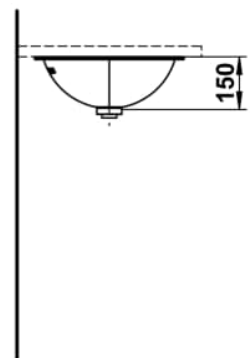

FORM

Under-mounted washbasin, glazed steel, without tap bank, without tap hole, without overflow, including fixing set

DIMENSIONS

Length	525 mm
Width	425 mm
Height	150 mm

COLOUR AND FINISH

019 Dark iron

OPTIONS

112 - without tap hole, without overflow

Back glazed

Bowl length (mm) : 481

Bowl position : Central

Bowl width (mm) : 383

Fixing kit : Included

Glazed base

Installation type : Built-in / Under countertop

Internal Shape : 4 - Oval

Material : Glazed steel

Net weight (kg) : 3.3

Overflow type : Standard

Plug and Waste : Not included

Shape : Oval

Taphole configuration : No tapholes

Trap : Not included

Waste : Not included

Weight (Kg) : 3.3

Without overflow

TECHNICAL DRAWINGS

FORM

The washbasins of the Form collection are an ode to the purity of design and the refinement of materials. In white, bicolor, matte black, or dark iron, they reveal their full beauty. Clear, flowing lines give them a subtle yet powerful presence, bringing a calm, timeless character to any space. Whether wall-mounted or freestanding, round, oval, or rectangular, Form combines minimalist architecture with precise craftsmanship. Soft, organic contours create a harmonious balance between geometric clarity and natural grace. Each basin expresses a sense of poise, aesthetics, and an appreciation for what truly matters. Seamlessly integrating into any bathroom concept, it convinces through perfect proportions, meticulous detailing, and well-considered functionality. The result is wash areas that radiate clarity and elegance – a design that remains timeless while harmoniously connecting modern demands with a gentle formal language.