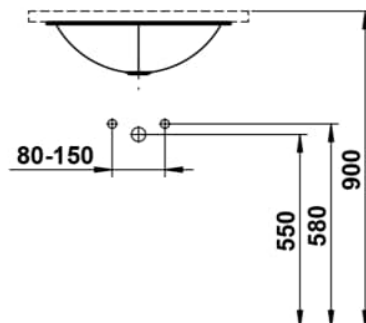

FORM

Under-mounted washbasin, glazed steel, without tap bank, without tap hole, without overflow, including fixing set

DIMENSIONS

Length	525 mm
Width	425 mm
Height	150 mm

COLOUR AND FINISH

019 Dark iron

OPTIONS

112 - without tap hole, without overflow

Back glazed

Bowl length (mm) : 481

Bowl position : Central

Bowl width (mm) : 383

Fixing kit : Included

Glazed base

Installation type : Built-in / Under countertop

Internal Shape : 4 - Oval

Material : Glazed steel

Net weight (kg) : 3.3

Overflow type : Standard

Plug and Waste : Not included

Shape : Oval

Taphole configuration : No tapholes

Trap : Not included

Waste : Not included

Weight (Kg) : 3.3

Without overflow

TECHNICAL DRAWINGS

FORM

The washbasins of the Form collection are an ode to the purity of design and the refinement of materials. In white, bicolor, matte black, or dark iron, they reveal their full beauty. Clear, flowing lines give them a subtle yet powerful presence, bringing a calm, timeless character to any space. Whether wall-mounted or freestanding, round, oval, or rectangular, Form combines minimalist architecture with precise craftsmanship. Soft, organic contours create a harmonious balance between geometric clarity and natural grace. Each basin expresses a sense of poise, aesthetics, and an appreciation for what truly matters. Seamlessly integrating into any bathroom concept, it convinces through perfect proportions, meticulous detailing, and well-considered functionality. The result is wash areas that radiate clarity and elegance – a design that remains timeless while harmoniously connecting modern demands with a gentle formal language.