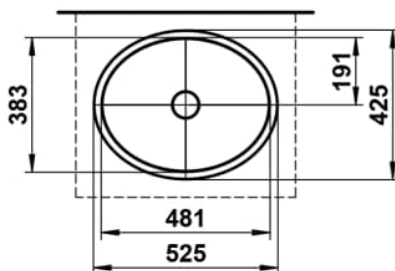

FORM

Under-mounted washbasin, glazed steel, without tap bank, without tap hole, without overflow, including fixing set

DIMENSIONS

Length	525 mm
Width	425 mm
Height	150 mm

COLOUR AND FINISH

019 Dark iron

OPTIONS

112 - without tap hole, without overflow

Back glazed

Bowl length (mm) : 481

Bowl position : Central

Bowl width (mm) : 383

Fixing kit : Included

Glazed base

Installation type : Built-in / Under countertop

Internal Shape : 4 - Oval

Material : Glazed steel

Net weight (kg) : 3.3

Overflow type : Standard

Plug and Waste : Not included

Shape : Oval

Taphole configuration : No tapholes

Trap : Not included

Waste : Not included

Weight (Kg) : 3.3

Without overflow

TECHNICAL DRAWINGS

FORM

The washbasins of the Form collection are an ode to the purity of design and the refinement of materials. In white, bicolor, matte black, or dark iron, they reveal their full beauty. Clear, flowing lines give them a subtle yet powerful presence, bringing a calm, timeless character to any space. Whether wall-mounted or freestanding, round, oval, or rectangular, Form combines minimalist architecture with precise craftsmanship. Soft, organic contours create a harmonious balance between geometric clarity and natural grace. Each basin expresses a sense of poise, aesthetics, and an appreciation for what truly matters. Seamlessly integrating into any bathroom concept, it convinces through perfect proportions, meticulous detailing, and well-considered functionality. The result is wash areas that radiate clarity and elegance – a design that remains timeless while harmoniously connecting modern demands with a gentle formal language.