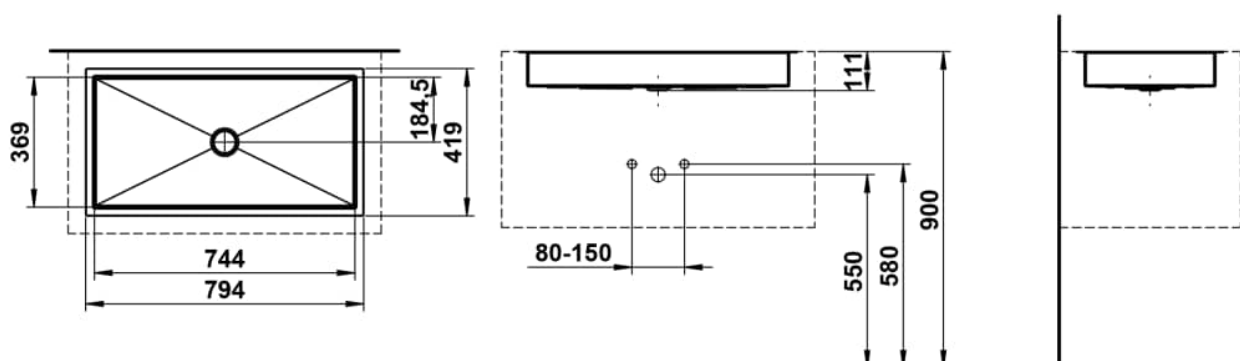

METAPHOR

Under-mounted washbasin, glazed steel, without tap bank, without tap hole, without overflow, including fixing set, drain valve

DIMENSIONS

| | |
|--------|--------|
| Length | 794 mm |
| Width | 419 mm |
| Height | 111 mm |

Bowl length (mm) : 754

Bowl position : Central

Bowl width (mm) : 379

Fixing kit : Included

Glazed base

Installation type : Built-in / Under countertop

Internal Shape : 6 - Rectangular

Material : Glazed steel

Net weight (kg) : 13.2

Overflow type : Standard

Plug and Waste : Not included

Shape : Rectangular

Taphole configuration : No tapholes

Trap : Not included

Waste : Not included

Weight (Kg) : 16.9

Without overflow

TECHNICAL DRAWINGS

METAPHOR

Metaphor is a basin that redefines the space through its shape. Rectangular, clear, and precise, it radiates unmistakable elegance. The slim radii give it a delicate, almost sculptural lightness, making the design both modern and subtle. Despite its generous dimensions, Metaphor remains light and unobtrusive. It doesn't dominate but harmoniously integrates into the room while offering exceptional spaciousness.