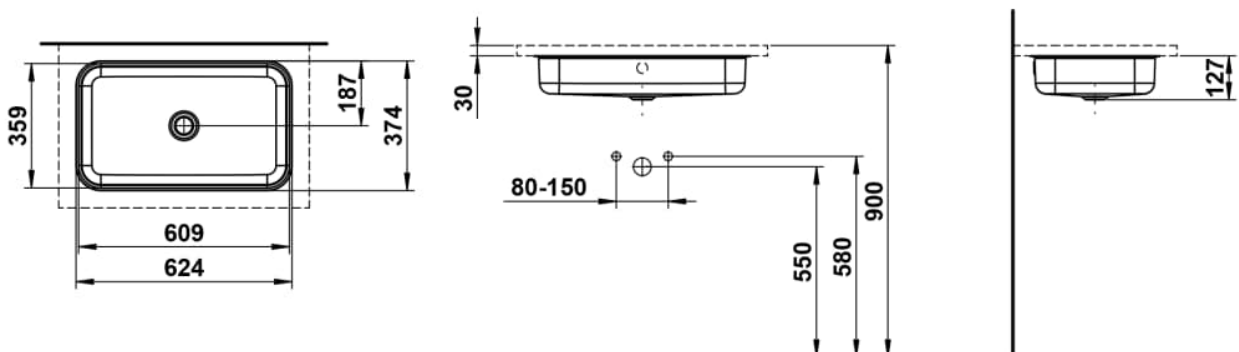

STREAM

Under-mounted washbasin, glazed steel, without tap bank, without tap hole, with overflow, including fixing set, overflow set

DIMENSIONS

Length	624 mm
Width	374 mm
Height	127 mm

COLOUR AND FINISH

☐	000 White

OPTIONS

109 - without tap hole

Back glazed

Bowl length (mm) : 609

Bowl position : Central

Bowl width (mm) : 359

Fixing kit : Included

Glazed base

Installation type : Built-in / Under countertop

Internal Shape : 6 - Rectangular

Material : Glazed steel

Net weight (kg) : 6.4

Overflow type : Standard

Plug and Waste : Not included

Shape : Rectangular

Taphole configuration : No tapholes

Trap : Not included

Waste : Not included

Weight (Kg) : 6.4

TECHNICAL DRAWINGS