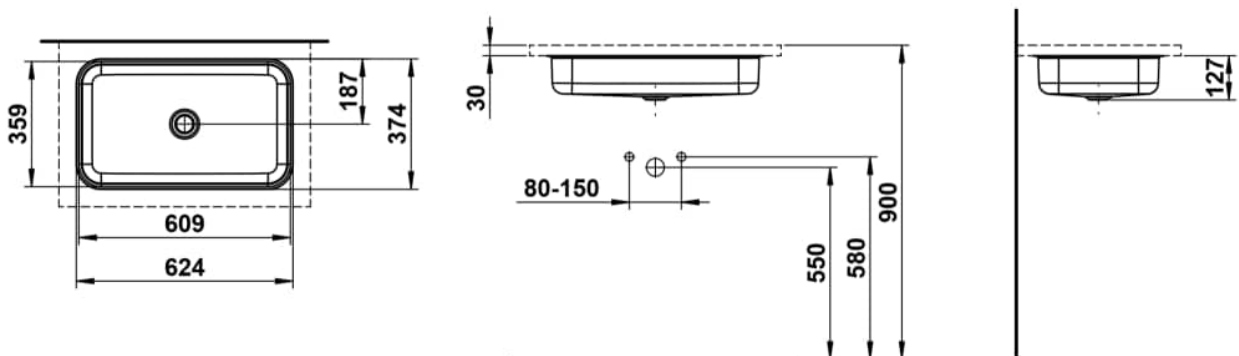

STREAM

Under-mounted washbasin, glazed steel, without tap bank, without tap hole, without overflow, including fixing set

DIMENSIONS

Length	624 mm
Width	374 mm
Height	127 mm

COLOUR AND FINISH

<input type="checkbox"/>	000 White
--------------------------	-----------

OPTIONS

112 - without tap hole, without overflow

Back glazed

Bowl length (mm) : 609

Bowl position : Central

Bowl width (mm) : 359

Fixing kit : Included

Glazed base

Installation type : Built-in / Under countertop

Internal Shape : 6 - Rectangular

Material : Glazed steel

Net weight (kg) : 6.4

Overflow type : Standard

Plug and Waste : Not included

Shape : Rectangular

Taphole configuration : No tapholes

Trap : Not included

Waste : Not included

Weight (Kg) : 6.4

Without overflow

TECHNICAL DRAWINGS

STREAM

Stream – A Basin That Reflects the Flow of Water in Its Purest Form

Every line and curve is a tribute to the element it contains. In its simple elegance, Stream embodies what great design is all about: timeless beauty and unobtrusive functionality, filling the space with a unique sense of calm.