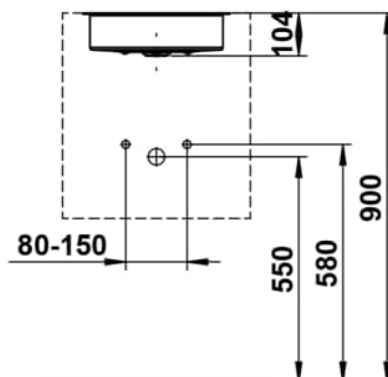

UNISONO

Under-mounted washbasin, glazed steel, without tap bank, without tap hole, without overflow, including fixing set, drain valve

DIMENSIONS

Length	359 mm
Width	359 mm
Height	104 mm

COLOUR AND FINISH

<input type="checkbox"/>	000 White
--------------------------	-----------

OPTIONS

112 - without tap hole, without overflow

Back glazed

Bowl length (mm) : 319

Bowl position : Central

Bowl width (mm) : 319

Fixing kit : Included

Glazed base

Installation type : Built-in / Under countertop

Internal Shape : 1 - Round

Material : Glazed steel

Net weight (kg) : 4.1

Overflow type : Standard

Plug and Waste : Included

Shape : Round

Taphole configuration : No tapholes

Trap : Not included

Waste : Included

Weight (Kg) : 4.1

Without overflow

TECHNICAL DRAWINGS

UNISONO

Unisono: An Invitation to Experience
Space in Its Most Beautiful Form