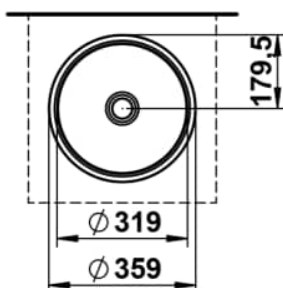

UNISONO

Under-mounted washbasin, glazed steel, without tap bank, without tap hole, without overflow, including fixing set, drain valve

DIMENSIONS

Length	359 mm
Width	359 mm
Height	104 mm

COLOUR AND FINISH

<input type="checkbox"/>	000 White
--------------------------	-----------

OPTIONS

112 - without tap hole, without overflow

Back glazed

Bowl length (mm) : 319

Bowl position : Central

Bowl width (mm) : 319

Fixing kit : Included

Glazed base

Installation type : Built-in / Under countertop

Internal Shape : 1 - Round

Material : Glazed steel

Net weight (kg) : 4.1

Overflow type : Standard

Plug and Waste : Included

Shape : Round

Taphole configuration : No tapholes

Trap : Not included

Waste : Included

Weight (Kg) : 4.1

Without overflow

TECHNICAL DRAWINGS

UNISONO

Unisono: An Invitation to Experience
Space in Its Most Beautiful Form