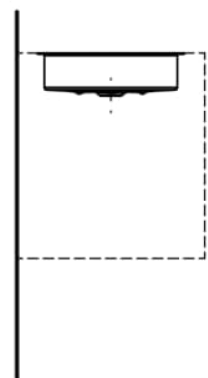

UNISONO

Under-mounted washbasin, glazed steel, without tap bank, without tap hole, without overflow, including fixing set, drain valve

DIMENSIONS

Length	359 mm
Width	359 mm
Height	104 mm

COLOUR AND FINISH

Glazed base

Installation type : Built-in / Under countertop

Internal Shape : 1 - Round

Material : Glazed steel

Net weight (kg) : 4.1

Overflow type : Standard

Plug and Waste : Included

Shape : Round

Taphole configuration : No tapholes

Trap : Not included

Waste : Included

Weight (Kg) : 4.1

Without overflow

TECHNICAL DRAWINGS

UNISONO

Unisono: An Invitation to Experience
Space in Its Most Beautiful Form