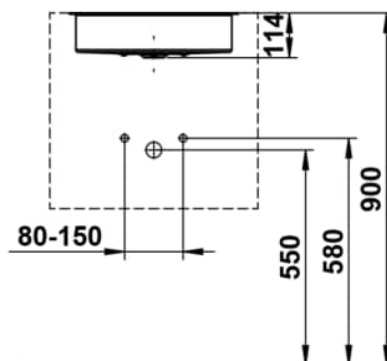

TECHNICAL DRAWINGS