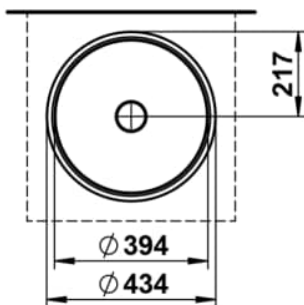

TECHNICAL DRAWINGS