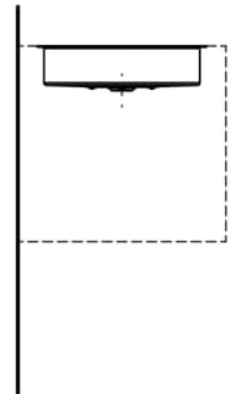

TECHNICAL DRAWINGS