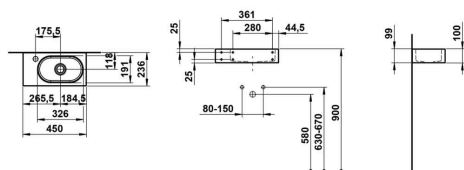

FUSION.S

Washbasin, wall-hung, glazed steel, shelf left, with tap bank, with one tap hole, without overflow, including fixing set, drain valve

DIMENSIONS

Length	450 mm
Width	236 mm
Height	100 mm

COLOUR AND FINISH

<input type="checkbox"/>	000 White
--------------------------	-----------

OPTIONS

111 - one tap hole, without overflow

Asymmetrical

Back glazed

Bowl length (mm) : 450

Bowl position : Right

Bowl width (mm) : 236

Fixing kit : Included

Glazed base

Installation type : Wall-hung

Internal Shape : 4 - Oval

Material : Glazed steel

Net weight (kg) : 3.8

Overflow type : Standard

Plug and Waste : Included

Shape : Rectangular

Taphole configuration : 1 taphole in the middle

Trap : Not included

Waste : Included

Weight (Kg) : 3.8

Without overflow

TECHNICAL DRAWINGS

FUSION.S