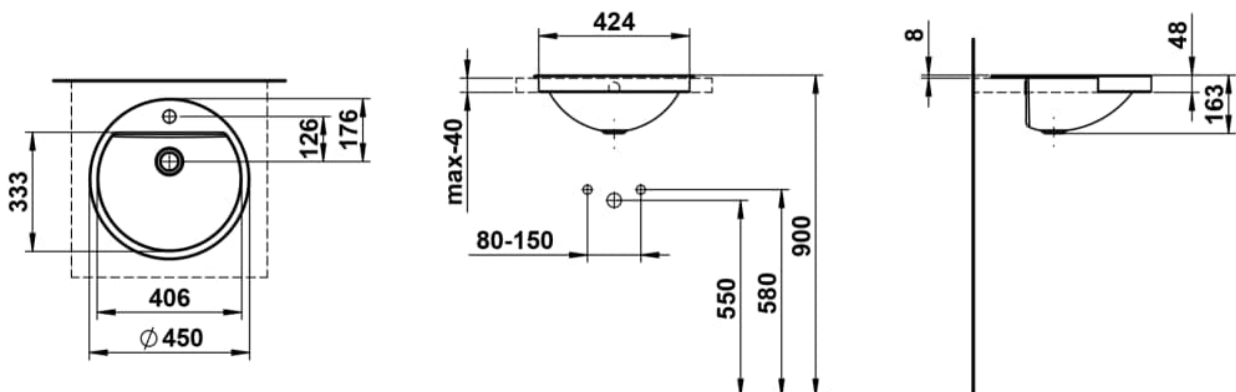

TECHNICAL DRAWINGS