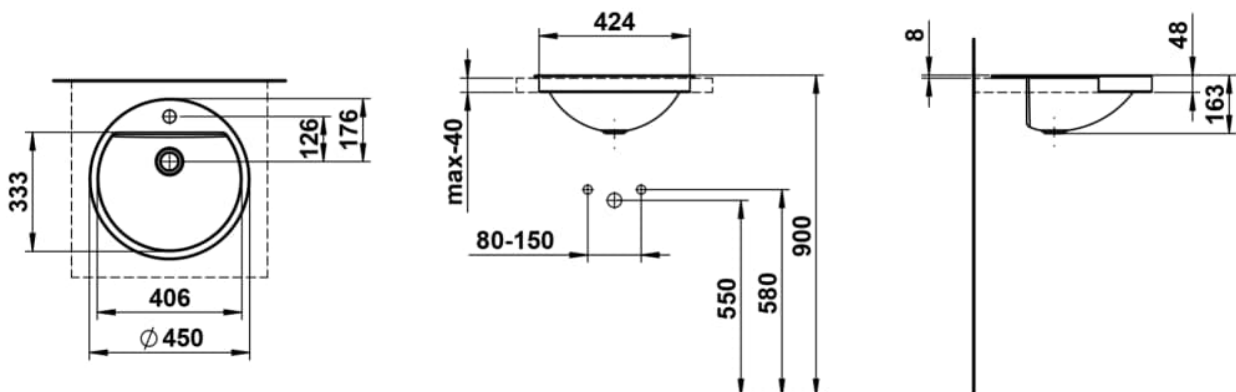

FORM

Semi-recessed washbasin, glazed steel, with tap bank, with one tap hole, centered, without overflow, including fixing set

DIMENSIONS

Length	450 mm
Width	450 mm
Height	163 mm

COLOUR AND FINISH

<input type="checkbox"/>	000 White
--------------------------	-----------

OPTIONS

111 - one tap hole, without overflow

Back glazed

Bowl length (mm) : 450

Bowl position : Central

Bowl width (mm) : 450

Fixing kit : Included

Glazed base

Installation type : Semi-recessed

Internal Shape : 1 - Round

Material : Glazed steel

Net weight (kg) : 3.3

Overflow type : Standard

Plug and Waste : Not included

Shape : Round

Taphole configuration : 1 taphole in the middle

Trap : Not included

Waste : Not included

Weight (Kg) : 3.3

Without overflow

TECHNICAL DRAWINGS

FORM

The washbasins of the Form collection are an ode to the purity of design and the refinement of materials. In white, bicolor, matte black, or dark iron, they reveal their full beauty. Clear, flowing lines give them a subtle yet powerful presence, bringing a calm, timeless character to any space. Whether wall-mounted or freestanding, round, oval, or rectangular, Form combines minimalist architecture with precise craftsmanship. Soft, organic contours create a harmonious balance between geometric clarity and natural grace. Each basin expresses a sense of poise, aesthetics, and an appreciation for what truly matters. Seamlessly integrating into any bathroom concept, it convinces through perfect proportions, meticulous detailing, and well-considered functionality. The result is wash areas that radiate clarity and elegance – a design that remains timeless while harmoniously connecting modern demands with a gentle formal language.