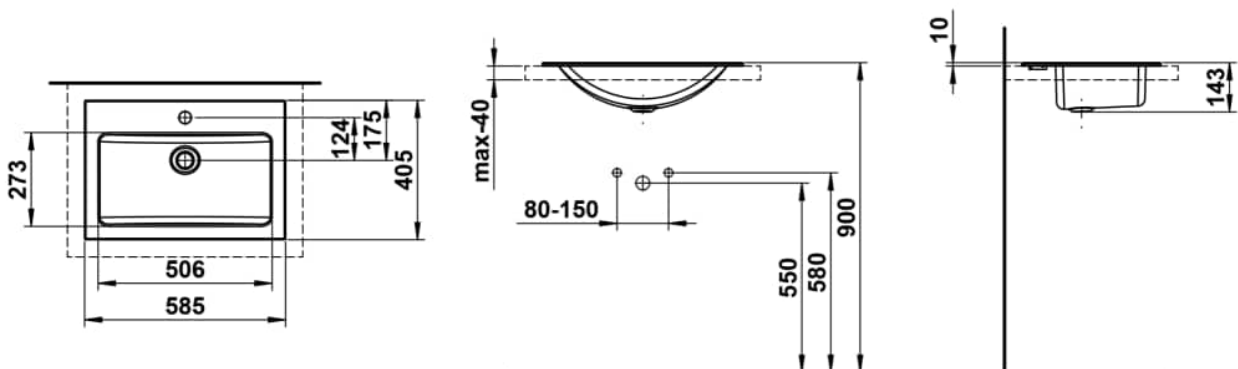

CLASSICS

Drop-in washbasin, glazed steel, with tap bank, with one tap hole, centered, without overflow, including fixing set

DIMENSIONS

Length	585 mm
Width	405 mm
Height	143 mm

COLOUR AND FINISH

☐	000 White

OPTIONS

111 - one tap hole, without overflow

Back glazed

Bowl length (mm) : 585

Bowl position : Central

Bowl width (mm) : 405

Fixing kit : Included

Glazed base

Installation type : Drop-in / Countertop

Internal Shape : 6 - Rectangular

Material : Glazed steel

Net weight (kg) : 4.1

Overflow type : Standard

Plug and Waste : Not included

Shape : Rectangular

Taphole configuration : 1 taphole in the middle

Trap : Not included

Waste : Not included

Weight (Kg) : 4.1

Without overflow

TECHNICAL DRAWINGS