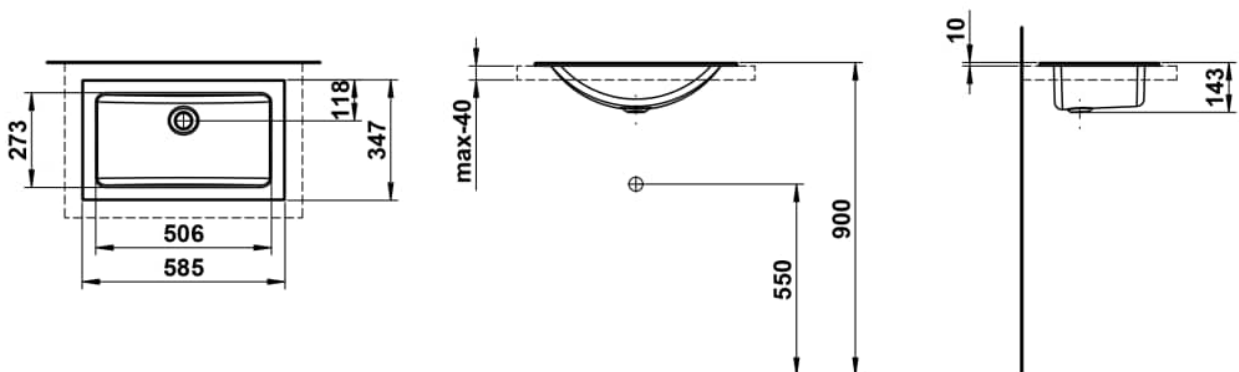

CLASSICS

Drop-in washbasin, glazed steel, without tap bank, without tap hole, without overflow, including fixing set

DIMENSIONS

Length	585 mm
Width	347 mm
Height	143 mm

COLOUR AND FINISH

<input type="checkbox"/>	000 White
--------------------------	-----------

OPTIONS

112 - without tap hole, without overflow

Back glazed

Bowl length (mm) : 585

Bowl position : Central

Bowl width (mm) : 347

Fixing kit : Included

Glazed base

Installation type : Drop-in / Countertop

Internal Shape : 6 - Rectangular

Material : Glazed steel

Net weight (kg) : 3.8

Overflow type : Standard

Plug and Waste : Not included

Shape : Rectangular

Taphole configuration : No tapholes

Trap : Not included

Waste : Not included

Weight (Kg) : 3.8

Without overflow

TECHNICAL DRAWINGS

CLASSICS

The washbasins of the CLASSICS series combine iconic design with an emotional depth that shapes the space—clear, authentic, unmistakable. Every detail reflects a clear design intention: restrained, yet full of character.