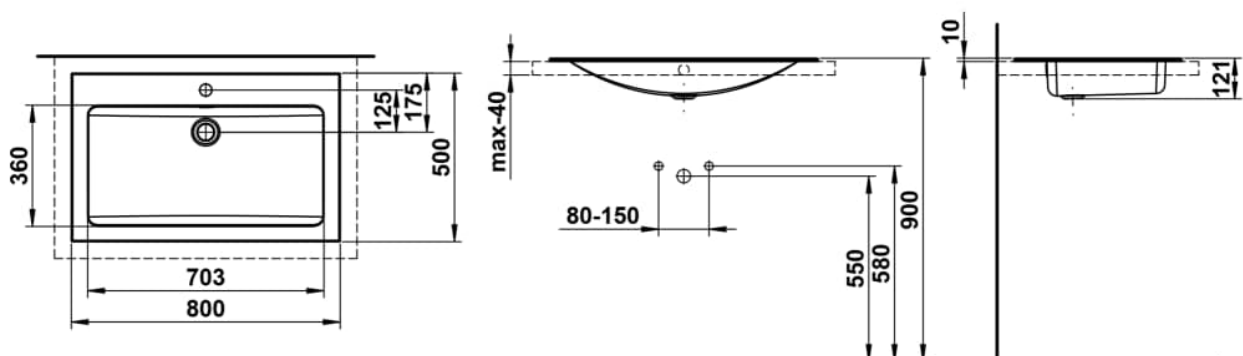

CLASSICS

Drop-in washbasin, glazed steel, with tap bank, with one tap hole, centered, with overflow, including fixing set, overflow set

DIMENSIONS

Length	800 mm
Width	500 mm
Height	120 mm

COLOUR AND FINISH

<input type="checkbox"/>	000 White
--------------------------	-----------

OPTIONS

104 - one tap hole, centre

Back glazed

Bowl length (mm) : 800

Bowl position : Central

Bowl width (mm) : 500

Fixing kit : Included

Glazed base

Installation type : Drop-in / Countertop

Internal Shape : 6 - Rectangular

Material : Glazed steel

Net weight (kg) : 8.3

Overflow type : Standard

Plug and Waste : Not included

Shape : Rectangular

Taphole configuration : 1 taphole in the middle

Trap : Not included

Waste : Not included

Weight (Kg) : 8.3

TECHNICAL DRAWINGS

CLASSICS

The washbasins of the CLASSICS series combine iconic design with an emotional depth that shapes the space—clear, authentic, unmistakable. Every detail reflects a clear design intention: restrained, yet full of character.