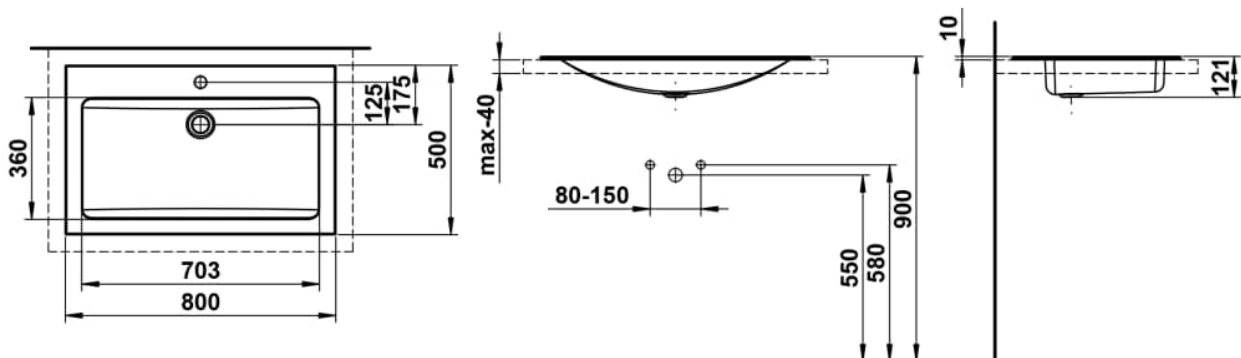

CLASSICS

Drop-in washbasin, glazed steel, with tap bank, with one tap hole, centered, without overflow, including fixing set

DIMENSIONS

Length	800 mm
Width	500 mm
Height	120 mm

COLOUR AND FINISH

☐	000 White

OPTIONS

111 - one tap hole, without overflow

Back glazed

Bowl length (mm) : 800

Bowl position : Central

Bowl width (mm) : 500

Fixing kit : Included

Glazed base

Installation type : Drop-in / Countertop

Internal Shape : 6 - Rectangular

Material : Glazed steel

Net weight (kg) : 8.3

Overflow type : Standard

Plug and Waste : Not included

Shape : Rectangular

Taphole configuration : 1 taphole in the middle

Trap : Not included

Waste : Not included

Weight (Kg) : 8.3

Without overflow

TECHNICAL DRAWINGS