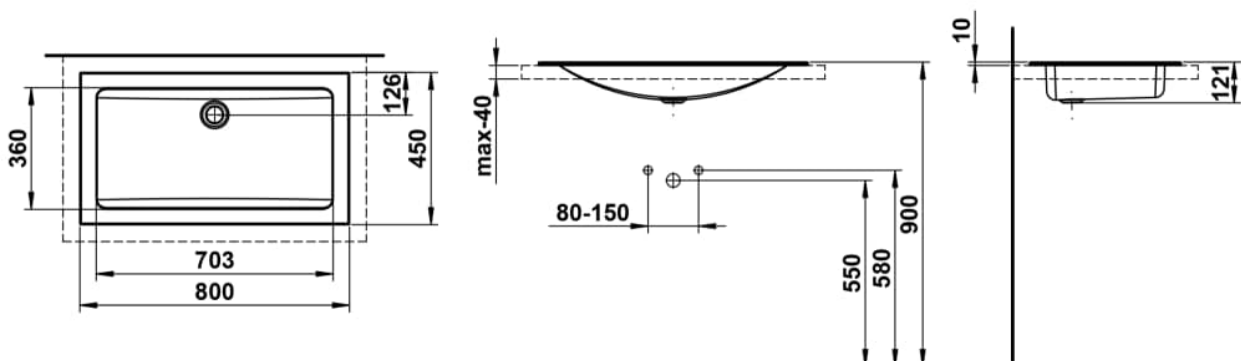

CLASSICS

Drop-in washbasin, glazed steel, without tap bank, without tap hole, without overflow, including fixing set

DIMENSIONS

Length	800 mm
Width	450 mm
Height	121 mm

COLOUR AND FINISH

<input type="checkbox"/>	000 White
--------------------------	-----------

OPTIONS

112 - without tap hole, without overflow

Back glazed

Bowl length (mm) : 585

Bowl position : Central

Bowl width (mm) : 450

Fixing kit : Included

Glazed base

Installation type : Drop-in / Countertop

Internal Shape : 6 - Rectangular

Material : Glazed steel

Net weight (kg) : 7.5

Overflow type : Standard

Plug and Waste : Not included

Shape : Rectangular

Taphole configuration : No tapholes

Trap : Not included

Waste : Not included

Weight (Kg) : 7.5

Without overflow

TECHNICAL DRAWINGS

CLASSICS

The washbasins of the CLASSICS series combine iconic design with an emotional depth that shapes the space—clear, authentic, unmistakable. Every detail reflects a clear design intention: restrained, yet full of character.